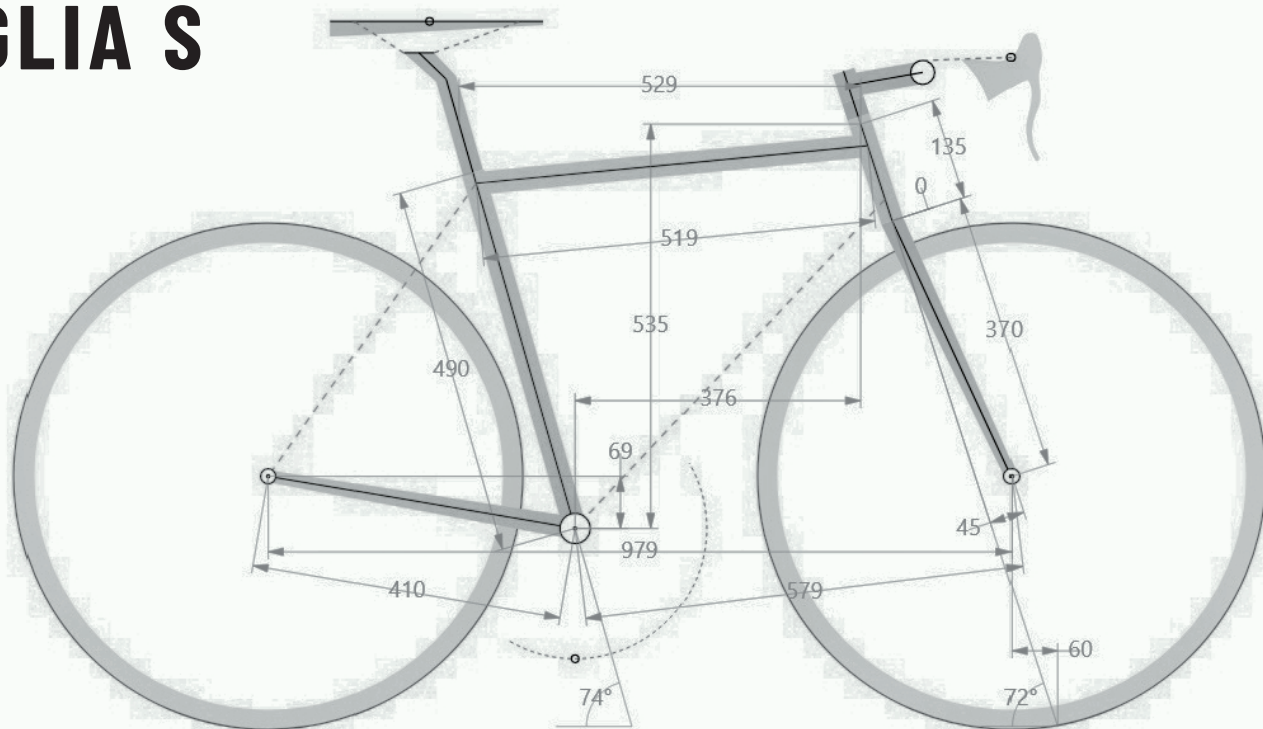

Daccordi
Cycling Passion

idioma

Guida alle taglie

TAGLIA XS

	CM	INCHES
VERTICAL TUBE CENTRE-CENTRE	44.5	17.52
VERTICAL TUBE CENTRE-TOP	46	18.1
HORIZONTAL TUBE	50.4	19.84
VIRTUAL HORIZONTAL TUBE	51.6	20.55
STEERING TUBE	12.4	4.88
STACK	52.3	20.59
REACH	37.1	14.06.00
TOP STEERING TUBE TO GROUND	78.9	30.06
TOP VERTICAL TUBE TO GROUND	70.9	27.91
CHAIN STAY	41	16.14
WHEELBASE	97.5	38.38
CENTRE BB TO GROUND	26.6	10.47
FRONT CENTRE BASE	57.1	22.48
VERTICAL TUBE ANGLE	74.5°	74.5°
STEERING TUBE ANGLE	71.5°	71.5°
RAKE	4.5	1.77
STEERING TRAIL	6.3	2.48
ADVISABLE SADDLE BB-TOP SADDLE HEIGHT	61 - 71	24 - 28
ADVISABLE PERSON HEIGHT	155 - 167	5'08" - 5'48"

TAGLIA S

	CM	INCHES
VERTICAL TUBE CENTRE-CENTRE	47.5	18.7
VERTICAL TUBE CENTRE-TOP	49	19.29
HORIZONTAL TUBE	51.9	20.43
VIRTUAL HORIZONTAL TUBE	52.9	20.82
STEERING TUBE	13.5	5.31
STACK	53.5	21.06
REACH	37.6	14.8
TOP STEERING TUBE TO GROUND	80.1	31.53
TOP VERTICAL TUBE TO GROUND	73.7	29.01
CHAIN STAY	41	16.14
WHEELBASE	97.9	38.54
CENTRE BB TO GROUND	26.6	10.47
FRONT CENTRE BASE	57.9	22.79
VERTICAL TUBE ANGLE	74°	74°
STEERING TUBE ANGLE	72°	72°
RAKE	4.5	1.77
STEERING TRAIL	6	2.36
ADVISABLE SADDLE BB-TOP SADDLE HEIGHT	64 - 74	25.6 - 29.5
ADISABLE PEOPLE HEIGHT	163 - 173	5'35" - 5'68"

TAGLIA M

	CM	INCHES
VERTICAL TUBE CENTRE-CENTRE	50.5	19.88
VERTICAL TUBE CENTRE-TOP	52	20.47
HORIZONTAL TUBE	54	21.25
VIRTUAL HORIZONTAL TUBE	54.9	21.61
STEERING TUBE	14.3	5.62
STACK	54.5	21.45
REACH	38.2	15.03
TOP STEERING TUBE TO GROUND	81.1	31.92
TOP VERTICAL TUBE TO GROUND	76.3	30.03
CHAIN STAY	41	16.14
WHEELBASE	98.3	38.7
CENTRE BB TO GROUND	26.6	10.47
FRONT CENTRE BASE	58.3	22.95
VERTICAL TUBE ANGLE	73°	73°
STEERING TUBE ANGLE	72.5°	72.5°
RAKE	4.5	1.77
STEERING TRAIL	5.7	2.24
ADVISABLE SADDLE BB-TOP SADDLE HEIGHT	68 - 78	26.7 - 30.7
ADVISABLE PERSON HEIGHT	168 - 178	5'51" - 5'84"