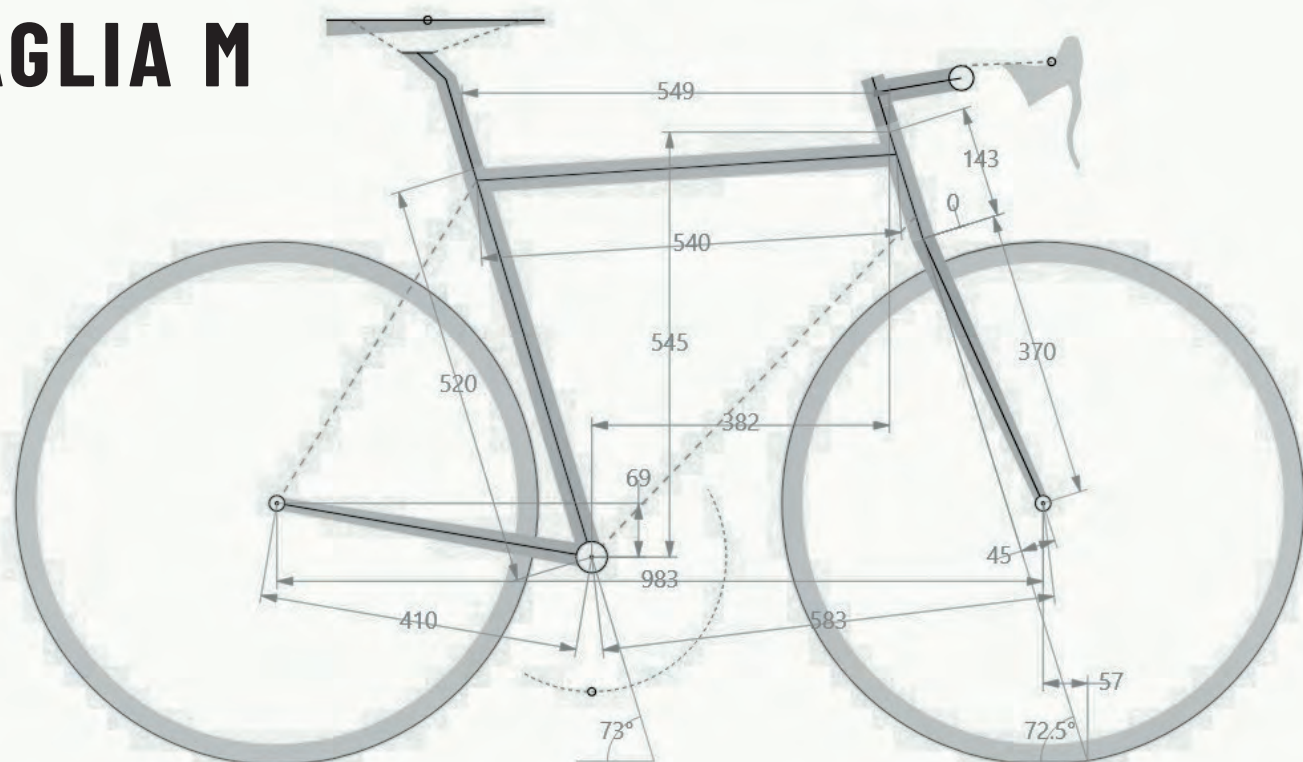

Daccordi
Cycling Passion

idioma

Guida alle taglie

TAGLIA XS

	CM	INCHES
VERTICAL TUBE CENTRE-CENTRE	44.5	17.52
VERTICAL TUBE CENTRE-TOP	46	18.1
HORIZONTAL TUBE	50.4	19.84
VIRTUAL HORIZONTAL TUBE	51.6	20.55
STEERING TUBE	12.4	4.88
STACK	52.3	20.59
REACH	37.1	14.06.00
TOP STEERING TUBE TO GROUND	78.9	30.06
TOP VERTICAL TUBE TO GROUND	70.9	27.91
CHAIN STAY	41	16.14
WHEELBASE	97.5	38.38
CENTRE BB TO GROUND	26.6	10.47
FRONT CENTRE BASE	57.1	22.48
VERTICAL TUBE ANGLE	74.5°	74.5°
STEERING TUBE ANGLE	71.5°	71.5°
RAKE	4.5	1.77
STEERING TRAIL	6.3	2.48
ADVISABLE SADDLE BB-TOP SADDLE HEIGHT	61 - 71	24 - 28
ADVISABLE PERSON HEIGHT	155 - 167	5'08" - 5'48"

TAGLIA S

	CM	INCHES
VERTICAL TUBE CENTRE-CENTRE	47.5	18.7
VERTICAL TUBE CENTRE-TOP	49	19.29
HORIZONTAL TUBE	51.9	20.43
VIRTUAL HORIZONTAL TUBE	52.9	20.82
STEERING TUBE	13.5	5.31
STACK	53.5	21.06
REACH	37.6	14.8
TOP STEERING TUBE TO GROUND	80.1	31.53
TOP VERTICAL TUBE TO GROUND	73.7	29.01
CHAIN STAY	41	16.14
WHEELBASE	97.9	38.54
CENTRE BB TO GROUND	26.6	10.47
FRONT CENTRE BASE	57.9	22.79
VERTICAL TUBE ANGLE	74°	74°
STEERING TUBE ANGLE	72°	72°
RAKE	4.5	1.77
STEERING TRAIL	6	2.36
ADVISABLE SADDLE BB-TOP SADDLE HEIGHT	64 - 74	25.6 - 29.5
ADISABLE PEOPLE HEIGHT	163 - 173	5'35" - 5'68"

TAGLIA M

	CM	INCHES
VERTICAL TUBE CENTRE-CENTRE	50.5	19.88
VERTICAL TUBE CENTRE-TOP	52	20.47
HORIZONTAL TUBE	54	21.25
VIRTUAL HORIZONTAL TUBE	54.9	21.61
STEERING TUBE	14.3	5.62
STACK	54.5	21.45
REACH	38.2	15.03
TOP STEERING TUBE TO GROUND	81.1	31.92
TOP VERTICAL TUBE TO GROUND	76.3	30.03
CHAIN STAY	41	16.14
WHEELBASE	98.3	38.7
CENTRE BB TO GROUND	26.6	10.47
FRONT CENTRE BASE	58.3	22.95
VERTICAL TUBE ANGLE	73°	73°
STEERING TUBE ANGLE	72.5°	72.5°
RAKE	4.5	1.77
STEERING TRAIL	5.7	2.24
ADVISABLE SADDLE BB-TOP SADDLE HEIGHT	68 - 78	26.7 - 30.7
ADVISABLE PERSON HEIGHT	168 - 178	5'51" - 5'84"