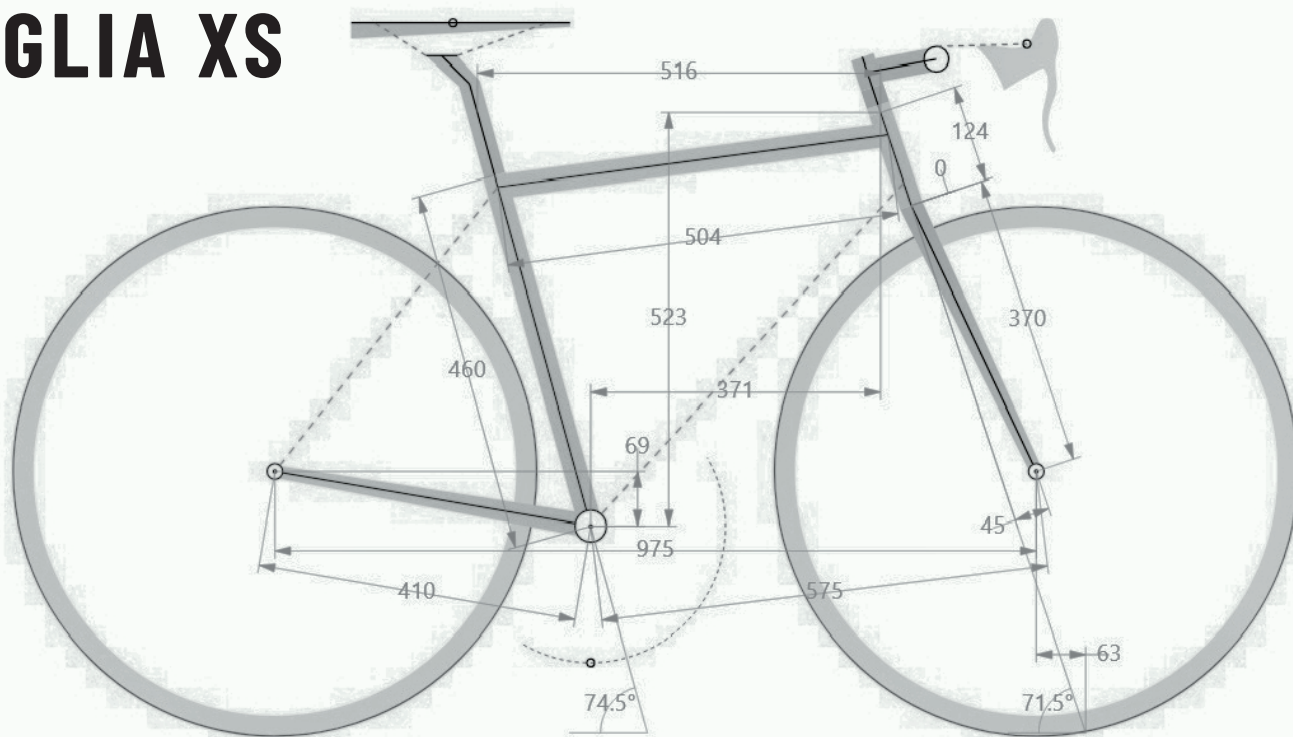

Daccordi
Cycling Passion

idioma

Guida alle taglie

TAGLIA XS

	CM	INCHES
VERTICAL TUBE CENTRE-CENTRE	44.5	17.52
VERTICAL TUBE CENTRE-TOP	46	18.1
HORIZONTAL TUBE	50.4	19.84
VIRTUAL HORIZONTAL TUBE	51.6	20.55
STEERING TUBE	12.4	4.88
STACK	52.3	20.59
REACH	37.1	14.06.00
TOP STEERING TUBE TO GROUND	78.9	30.06
TOP VERTICAL TUBE TO GROUND	70.9	27.91
CHAIN STAY	41	16.14
WHEELBASE	97.5	38.38
CENTRE BB TO GROUND	26.6	10.47
FRONT CENTRE BASE	57.1	22.48
VERTICAL TUBE ANGLE	74.5°	74.5°
STEERING TUBE ANGLE	71.5°	71.5°
RAKE	4.5	1.77
STEERING TRAIL	6.3	2.48
ADVISABLE SADDLE BB-TOP SADDLE HEIGHT	61 - 71	24 - 28
ADVISABLE PERSON HEIGHT	155 - 167	5'08" - 5'48"

TAGLIA S

	CM	INCHES
VERTICAL TUBE CENTRE-CENTRE	47.5	18.7
VERTICAL TUBE CENTRE-TOP	49	19.29
HORIZONTAL TUBE	51.9	20.43
VIRTUAL HORIZONTAL TUBE	52.9	20.82
STEERING TUBE	13.5	5.31
STACK	53.5	21.06
REACH	37.6	14.8
TOP STEERING TUBE TO GROUND	80.1	31.53
TOP VERTICAL TUBE TO GROUND	73.7	29.01
CHAIN STAY	41	16.14
WHEELBASE	97.9	38.54
CENTRE BB TO GROUND	26.6	10.47
FRONT CENTRE BASE	57.9	22.79
VERTICAL TUBE ANGLE	74°	74°
STEERING TUBE ANGLE	72°	72°
RAKE	4.5	1.77
STEERING TRAIL	6	2.36
ADVISABLE SADDLE BB-TOP SADDLE HEIGHT	64 - 74	25.6 - 29.5
ADISABLE PEOPLE HEIGHT	163 - 173	5'35" - 5'68"

TAGLIA M

	CM	INCHES
VERTICAL TUBE CENTRE-CENTRE	50.5	19.88
VERTICAL TUBE CENTRE-TOP	52	20.47
HORIZONTAL TUBE	54	21.25
VIRTUAL HORIZONTAL TUBE	54.9	21.61
STEERING TUBE	14.3	5.62
STACK	54.5	21.45
REACH	38.2	15.03
TOP STEERING TUBE TO GROUND	81.1	31.92
TOP VERTICAL TUBE TO GROUND	76.3	30.03
CHAIN STAY	41	16.14
WHEELBASE	98.3	38.7
CENTRE BB TO GROUND	26.6	10.47
FRONT CENTRE BASE	58.3	22.95
VERTICAL TUBE ANGLE	73°	73°
STEERING TUBE ANGLE	72.5°	72.5°
RAKE	4.5	1.77
STEERING TRAIL	5.7	2.24
ADVISABLE SADDLE BB-TOP SADDLE HEIGHT	68 - 78	26.7 - 30.7
ADVISABLE PERSON HEIGHT	168 - 178	5'51" - 5'84"