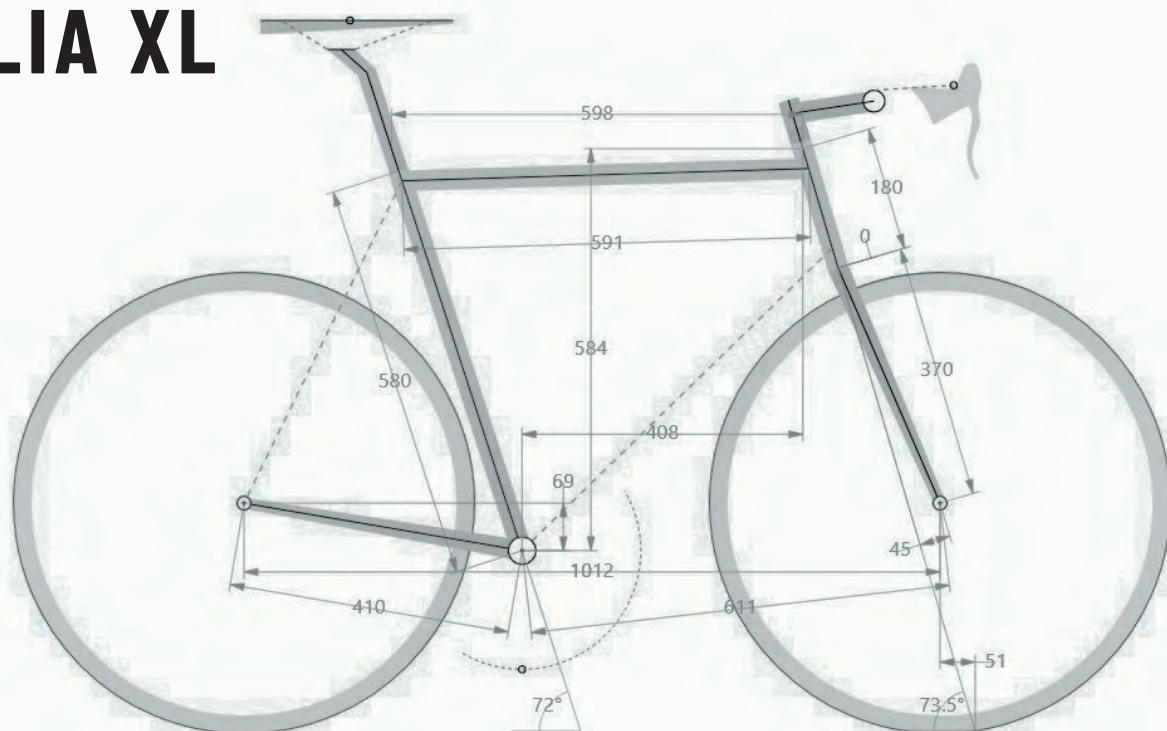

TAGLIA XL

	CM	INCHES
VERTICAL TUBE CENTRE-CENTRE	56.5	22.24
VERTICAL TUBE CENTRE-TOP	58	22.83
HORIZONTAL TUBE	59.1	23.26
VIRTUAL HORIZONTAL TUBE	59.8	23.54
STEERING TUBE	18	7.08
STACK	58.4	22.99
REACH	40.8	15.78
TOP STEERING TUBE TO GROUND	85	33.46
TOP VERTICAL TUBE TO GROUND	81.8	32.2
CHAIN STAY	41	16.14
WHEELBASE	101.2	39.84
CENTRE BB TO GROUND	26.6	10.47
FRONT CENTRE BASE	61.1	24.05
VERTICAL TUBE ANGLE	72°	72°
STEERING TUBE ANGLE	73.5°	73.5°
RAKE	4.5	1.77
STEERING TRAIL	5.1	2
ADVISABLE SADDLE BB-TOP SADDLE HEIGHT	75 - 86	28.7 - 32.7
ADVISABLE PERSON HEIGHT	178 - 195	5'83" - 6'4"