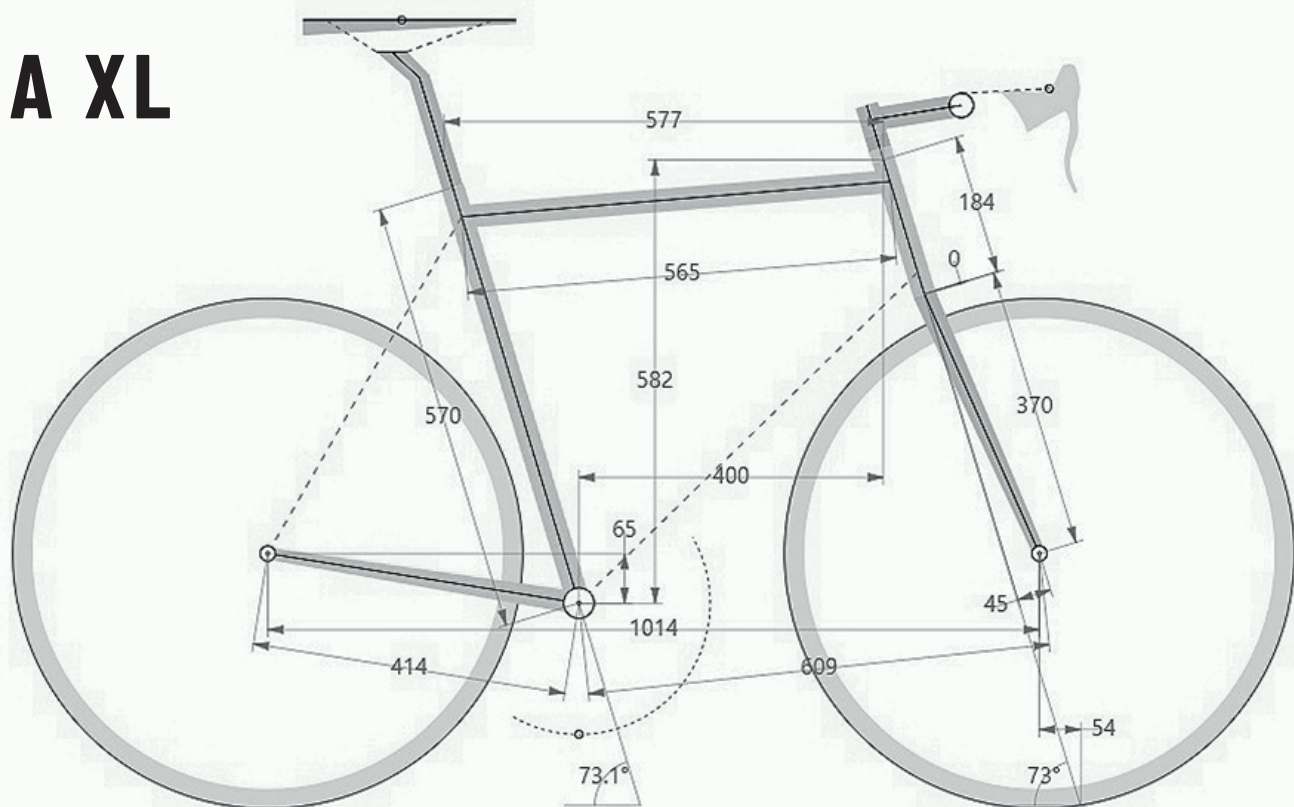

TAGLIA XL

	CM	INCHES
VERTICAL TUBE CENTRE-CENTRE	53	20.86
VERTICAL TUBE CENTRE-TOP	57	22.44
HORIZONTAL TUBE	56.5	22.24
VIRTUAL HORIZONTAL TUBE	57.7	22.71
STEERING TUBE	18.4	7.24
STACK	58.2	22.91
REACH	40	15.74
TOP STEERING TUBE TO GROUND	85.2	33.54
TOP VERTICAL TUBE TO GROUND	81.5	32.08
CHAIN STAY	41.4	16.29
WHEELBASE	99.9	39.33
CENTRE BB TO GROUND	27	10.64
FRONT CENTRE BASE	60.9	23.97
VERTICAL TUBE ANGLE	73.1°	73.1°
STEERING TUBE ANGLE	73°	73°
RAKE	4.5	1.77
STEERING TRAIL	5.4	2.12
ADVISABLE SADDLE BB-TOP SADDLE HEIGHT	73 - 83	28.7 - 32.7
ADVISABLE PERSON HEIGHT	175 - 185	5'74" - 6'07"