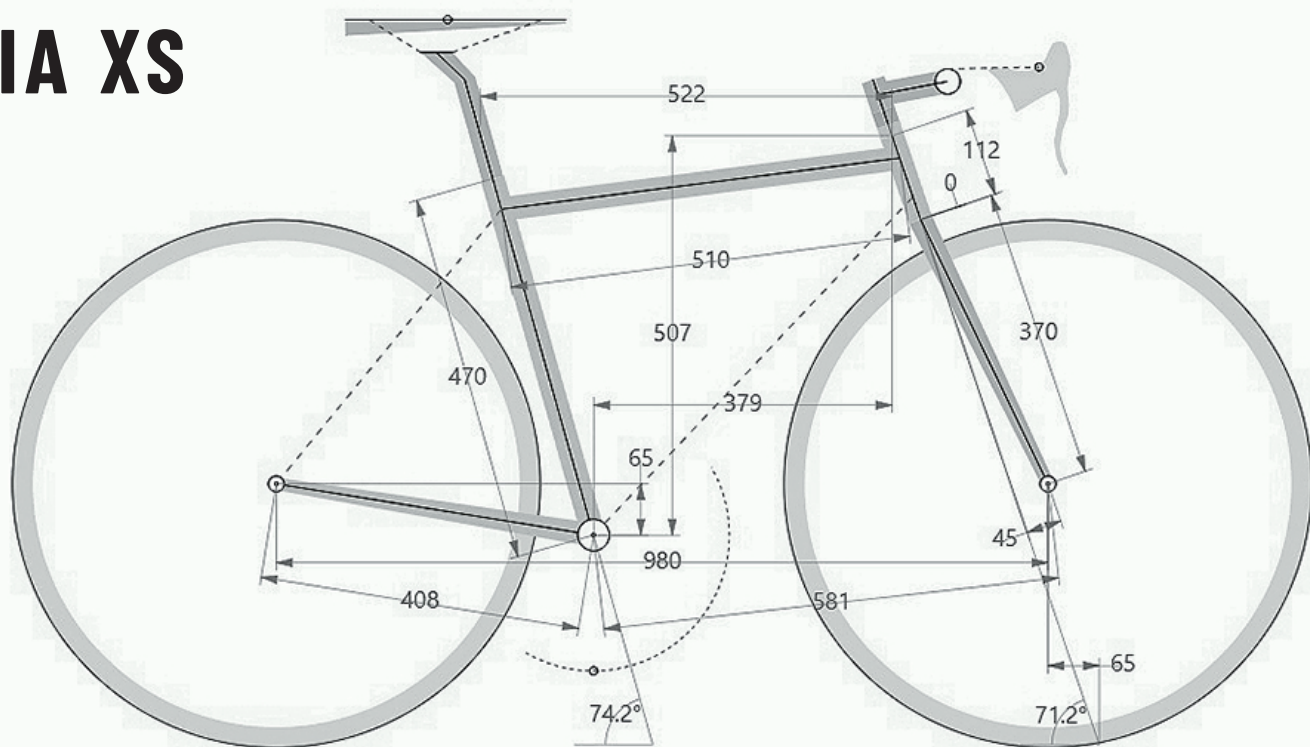

Daccordi

Cycling Passion

R O A D

fiy

Size Guide

TAGLIA XS

	CM	INCHES
VERTICAL TUBE CENTRE-CENTRE	43	16.92
VERTICAL TUBE CENTRE-TOP	47	18.5
HORIZONTAL TUBE	51	20.07
VIRTUAL HORIZONTAL TUBE	52.2	20.55
STEERING TUBE	11.2	4.4
STACK	50.7	19.96
REACH	37.9	14.92
TOP STEERING TUBE TO GROUND	77.7	30.59
TOP VERTICAL TUBE TO GROUND	72.2	28.42
CHAIN STAY	40.8	16.06
WHEELBASE	98	38.58
CENTRE BB TO GROUND	27	10.62
FRONT CENTRE BASE	58.1	22.87
VERTICAL TUBE ANGLE	74.2°	74.2°
STEERING TUBE ANGLE	71.2°	71.2°
RAKE	4.5	1.77
STEERING TRAIL	6.5	2.55
ADVISABLE SADDLE BB-TOP SADDLE HEIGHT	62 - 72	24.4 - 28.4
ADVISABLE PERSON HEIGHT	159 - 169	5'2" - 5'55"

TAGLIA S

	CM	INCHES
VERTICAL TUBE CENTRE-CENTRE	46	18.11
VERTICAL TUBE CENTRE-TOP	50	19.68
HORIZONTAL TUBE	52.5	20.66
VIRTUAL HORIZONTAL TUBE	53.6	21.1
STEERING TUBE	12.3	4.84
STACK	51.8	20.39
REACH	38.7	15.23
TOP STEERING TUBE TO GROUND	78.8	31.02
TOP VERTICAL TUBE TO GROUND	75.1	29.56
CHAIN STAY	40.9	15.78
WHEELBASE	99	38.97
CENTRE BB TO GROUND	27	10.62
FRONT CENTRE BASE	59	23.22
VERTICAL TUBE ANGLE	74°	74°
STEERING TUBE ANGLE	71.5°	71.5°
RAKE	4.5	1.77
STEERING TRAIL	6.3	2.48
ADVISABLE SADDLE BB-TOP SADDLE HEIGHT	65 - 75	25.6 - 29.5
ADISABLE PEOPLE HEIGHT	165 - 175	5'4" - 5'74"

TAGLIA M

	CM	INCHES
VERTICAL TUBE CENTRE-CENTRE	48	18.89
VERTICAL TUBE CENTRE-TOP	52	20.47
HORIZONTAL TUBE	53.9	21.22
VIRTUAL HORIZONTAL TUBE	55.1	21.69
STEERING TUBE	14.5	5.7
STACK	54.1	21.29
REACH	39	15.35
TOP STEERING TUBE TO GROUND	81.1	31.92
TOP VERTICAL TUBE TO GROUND	76.8	30.23
CHAIN STAY	41.1	16.18
WHEELBASE	99.8	39.29
CENTRE BB TO GROUND	27	10.62
FRONT CENTRE BASE	59.6	23.46
VERTICAL TUBE ANGLE	73.4°	73.4°
STEERING TUBE ANGLE	72°	72°
RAKE	4.5	1.77
STEERING TRAIL	6	2.36
ADVISABLE SADDLE BB-TOP SADDLE HEIGHT	68 - 78	26.7 - 30.7
ADVISABLE PERSON HEIGHT	168 - 178	5'5" - 5'84"