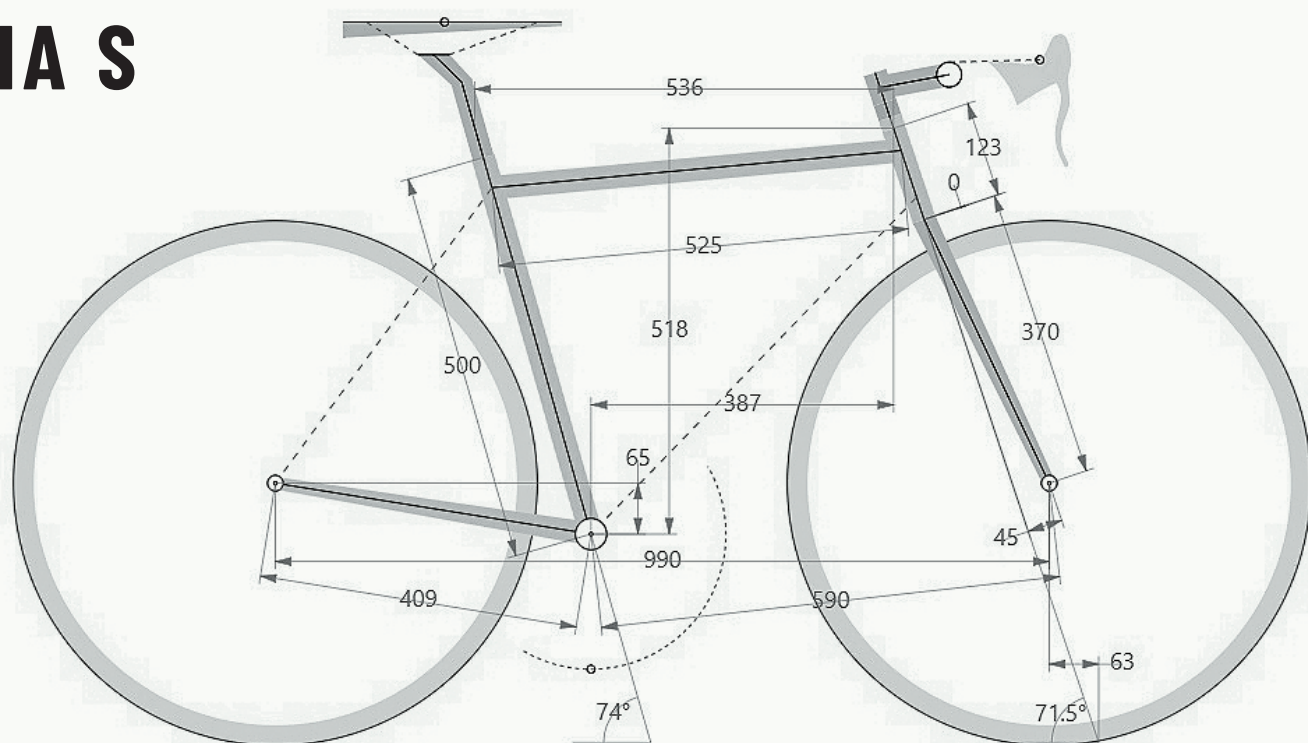

Daccordi

Cycling Passion

R O A D

fiy

Size Guide

TAGLIA XS

	CM	INCHES
VERTICAL TUBE CENTRE-CENTRE	43	16.92
VERTICAL TUBE CENTRE-TOP	47	18.5
HORIZONTAL TUBE	51	20.07
VIRTUAL HORIZONTAL TUBE	52.2	20.55
STEERING TUBE	11.2	4.4
STACK	50.7	19.96
REACH	37.9	14.92
TOP STEERING TUBE TO GROUND	77.7	30.59
TOP VERTICAL TUBE TO GROUND	72.2	28.42
CHAIN STAY	40.8	16.06
WHEELBASE	98	38.58
CENTRE BB TO GROUND	27	10.62
FRONT CENTRE BASE	58.1	22.87
VERTICAL TUBE ANGLE	74.2°	74.2°
STEERING TUBE ANGLE	71.2°	71.2°
RAKE	4.5	1.77
STEERING TRAIL	6.5	2.55
ADVISABLE SADDLE BB-TOP SADDLE HEIGHT	62 - 72	24.4 - 28.4
ADVISABLE PERSON HEIGHT	159 - 169	5'2" - 5'55"

TAGLIA S

	CM	INCHES
VERTICAL TUBE CENTRE-CENTRE	46	18.11
VERTICAL TUBE CENTRE-TOP	50	19.68
HORIZONTAL TUBE	52.5	20.66
VIRTUAL HORIZONTAL TUBE	53.6	21.1
STEERING TUBE	12.3	4.84
STACK	51.8	20.39
REACH	38.7	15.23
TOP STEERING TUBE TO GROUND	78.8	31.02
TOP VERTICAL TUBE TO GROUND	75.1	29.56
CHAIN STAY	40.9	15.78
WHEELBASE	99	38.97
CENTRE BB TO GROUND	27	10.62
FRONT CENTRE BASE	59	23.22
VERTICAL TUBE ANGLE	74°	74°
STEERING TUBE ANGLE	71.5°	71.5°
RAKE	4.5	1.77
STEERING TRAIL	6.3	2.48
ADVISABLE SADDLE BB-TOP SADDLE HEIGHT	65 - 75	25.6 - 29.5
ADISABLE PEOPLE HEIGHT	165 - 175	5'4" - 5'74"

TAGLIA M

	CM	INCHES
VERTICAL TUBE CENTRE-CENTRE	48	18.89
VERTICAL TUBE CENTRE-TOP	52	20.47
HORIZONTAL TUBE	53.9	21.22
VIRTUAL HORIZONTAL TUBE	55.1	21.69
STEERING TUBE	14.5	5.7
STACK	54.1	21.29
REACH	39	15.35
TOP STEERING TUBE TO GROUND	81.1	31.92
TOP VERTICAL TUBE TO GROUND	76.8	30.23
CHAIN STAY	41.1	16.18
WHEELBASE	99.8	39.29
CENTRE BB TO GROUND	27	10.62
FRONT CENTRE BASE	59.6	23.46
VERTICAL TUBE ANGLE	73.4°	73.4°
STEERING TUBE ANGLE	72°	72°
RAKE	4.5	1.77
STEERING TRAIL	6	2.36
ADVISABLE SADDLE BB-TOP SADDLE HEIGHT	68 - 78	26.7 - 30.7
ADVISABLE PERSON HEIGHT	168 - 178	5'5" - 5'84"