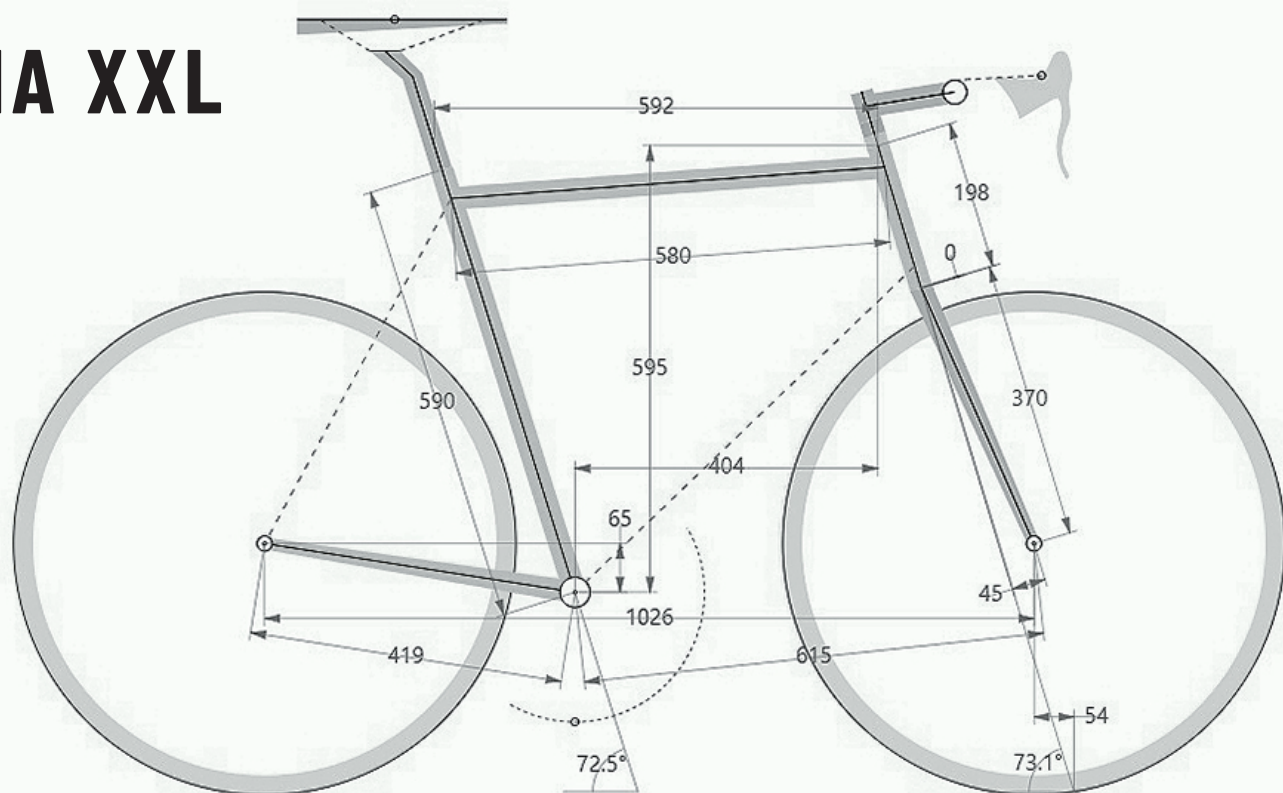

TAGLIA XXL

	CM	INCHES
VERTICAL TUBE CENTRE-CENTRE	55	21.65
VERTICAL TUBE CENTRE-TOP	59	23.22
HORIZONTAL TUBE	58	22.83
VIRTUAL HORIZONTAL TUBE	59.2	23.3
STEERING TUBE	19.8	7.79
STACK	59.5	23.42
REACH	40.4	15.9
TOP STEERING TUBE TO GROUND	86.5	34.05
TOP VERTICAL TUBE TO GROUND	83.3	32.79
CHAIN STAY	41.9	16.49
WHEELBASE	101.6	40
CENTRE BB TO GROUND	27	10.46
FRONT CENTRE BASE	61.5	24.21
VERTICAL TUBE ANGLE	72.5°	72.5°
STEERING TUBE ANGLE	73.1°	73.1°
RAKE	4.5	1.77
STEERING TRAIL	5.4	2.12
ADVISABLE SADDLE BB-TOP SADDLE HEIGHT	76 - 86	30 - 34
ADVISABLE PERSON HEIGHT	178 - 195	5'84" - 6'4"