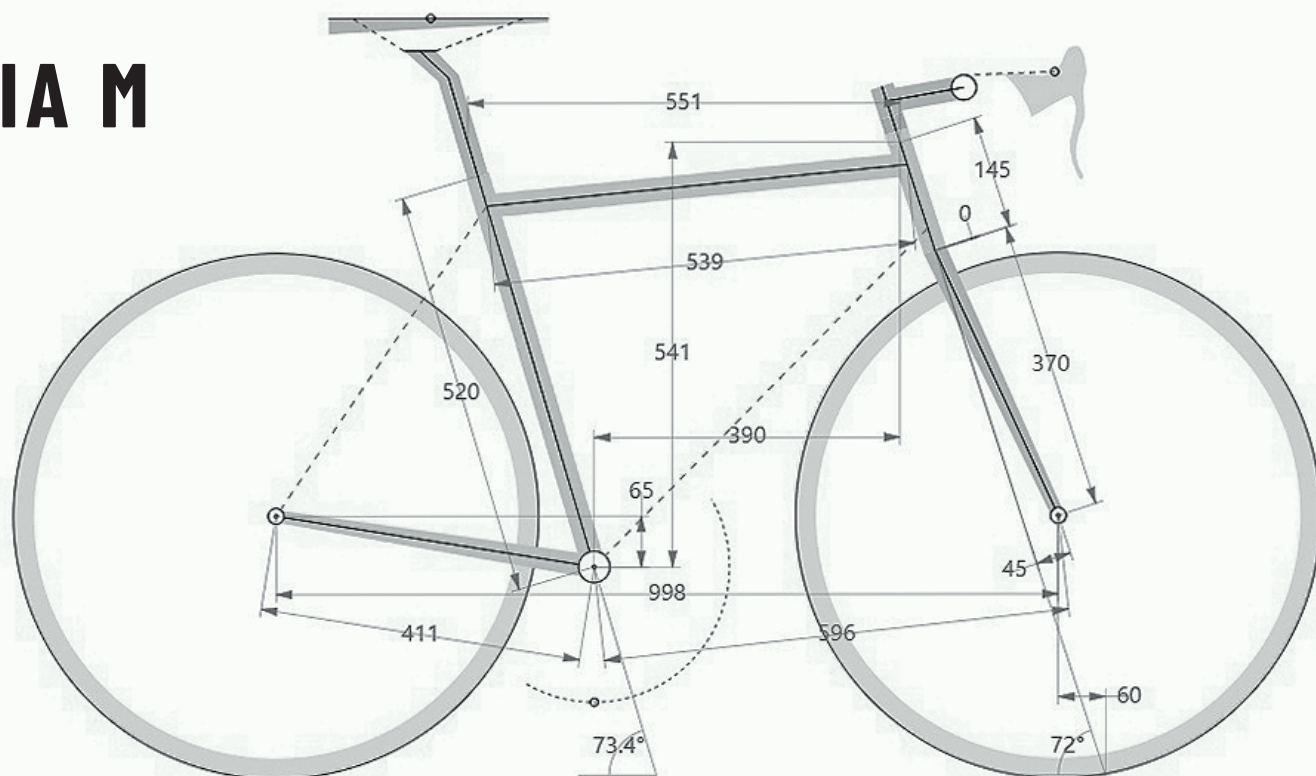

Daccordi

Cycling Passion

R O A D

fiy

Size Guide

TAGLIA XS

	CM	INCHES
VERTICAL TUBE CENTRE-CENTRE	43	16.92
VERTICAL TUBE CENTRE-TOP	47	18.5
HORIZONTAL TUBE	51	20.07
VIRTUAL HORIZONTAL TUBE	52.2	20.55
STEERING TUBE	11.2	4.4
STACK	50.7	19.96
REACH	37.9	14.92
TOP STEERING TUBE TO GROUND	77.7	30.59
TOP VERTICAL TUBE TO GROUND	72.2	28.42
CHAIN STAY	40.8	16.06
WHEELBASE	98	38.58
CENTRE BB TO GROUND	27	10.62
FRONT CENTRE BASE	58.1	22.87
VERTICAL TUBE ANGLE	74.2°	74.2°
STEERING TUBE ANGLE	71.2°	71.2°
RAKE	4.5	1.77
STEERING TRAIL	6.5	2.55
ADVISABLE SADDLE BB-TOP SADDLE HEIGHT	62 - 72	24.4 - 28.4
ADVISABLE PERSON HEIGHT	159 - 169	5'2" - 5'55"

TAGLIA S

	CM	INCHES
VERTICAL TUBE CENTRE-CENTRE	46	18.11
VERTICAL TUBE CENTRE-TOP	50	19.68
HORIZONTAL TUBE	52.5	20.66
VIRTUAL HORIZONTAL TUBE	53.6	21.1
STEERING TUBE	12.3	4.84
STACK	51.8	20.39
REACH	38.7	15.23
TOP STEERING TUBE TO GROUND	78.8	31.02
TOP VERTICAL TUBE TO GROUND	75.1	29.56
CHAIN STAY	40.9	15.78
WHEELBASE	99	38.97
CENTRE BB TO GROUND	27	10.62
FRONT CENTRE BASE	59	23.22
VERTICAL TUBE ANGLE	74°	74°
STEERING TUBE ANGLE	71.5°	71.5°
RAKE	4.5	1.77
STEERING TRAIL	6.3	2.48
ADVISABLE SADDLE BB-TOP SADDLE HEIGHT	65 - 75	25.6 - 29.5
ADISABLE PEOPLE HEIGHT	165 - 175	5'4" - 5'74"

TAGLIA M

	CM	INCHES
VERTICAL TUBE CENTRE-CENTRE	48	18.89
VERTICAL TUBE CENTRE-TOP	52	20.47
HORIZONTAL TUBE	53.9	21.22
VIRTUAL HORIZONTAL TUBE	55.1	21.69
STEERING TUBE	14.5	5.7
STACK	54.1	21.29
REACH	39	15.35
TOP STEERING TUBE TO GROUND	81.1	31.92
TOP VERTICAL TUBE TO GROUND	76.8	30.23
CHAIN STAY	41.1	16.18
WHEELBASE	99.8	39.29
CENTRE BB TO GROUND	27	10.62
FRONT CENTRE BASE	59.6	23.46
VERTICAL TUBE ANGLE	73.4°	73.4°
STEERING TUBE ANGLE	72°	72°
RAKE	4.5	1.77
STEERING TRAIL	6	2.36
ADVISABLE SADDLE BB-TOP SADDLE HEIGHT	68 - 78	26.7 - 30.7
ADVISABLE PERSON HEIGHT	168 - 178	5'5" - 5'84"