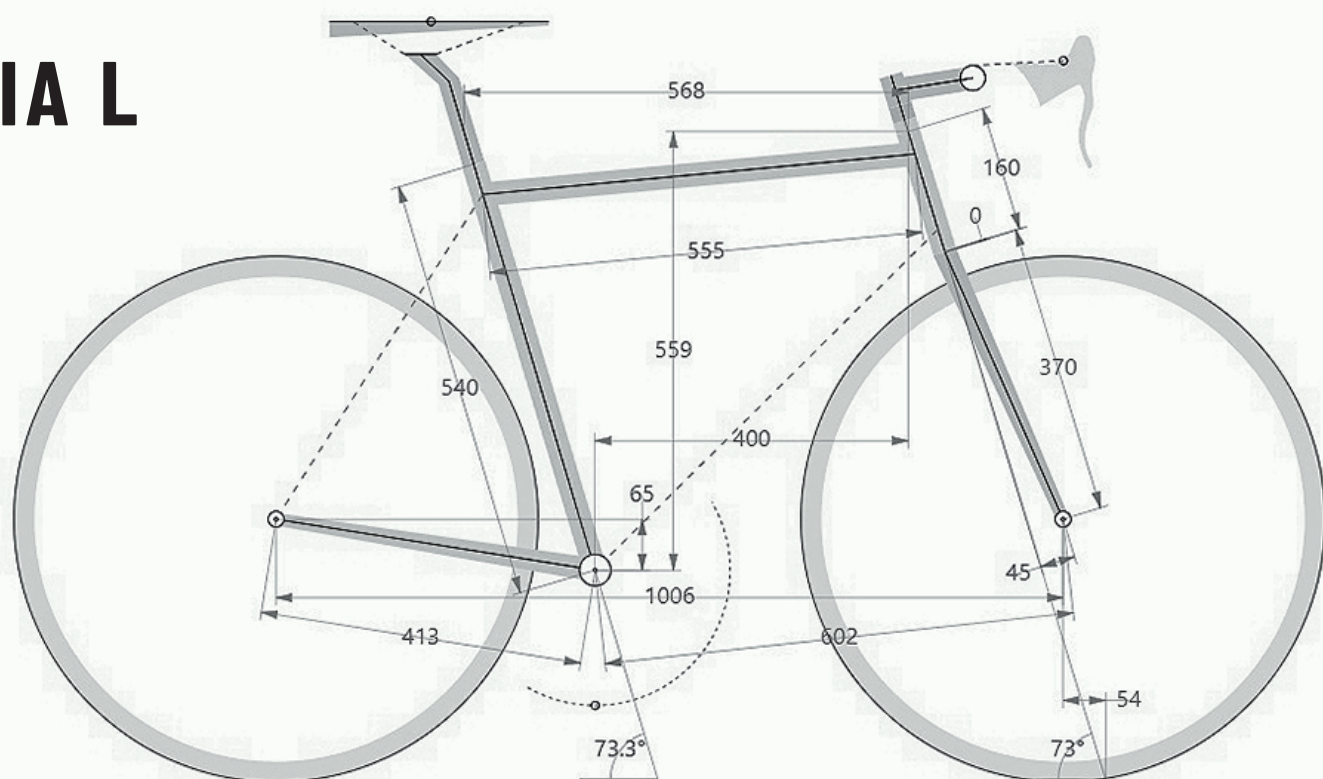

TAGLIA L

	CM	INCHES
VERTICAL TUBE CENTRE-CENTRE	50	19.68
VERTICAL TUBE CENTRE-TOP	54	21.25
HORIZONTAL TUBE	55.5	21.85
VIRTUAL HORIZONTAL TUBE	56.8	22.36
STEERING TUBE	16	6.29
STACK	55.9	22
REACH	40	15.74
TOP STEERING TUBE TO GROUND	82.9	33.63
TOP VERTICAL TUBE TO GROUND	78.7	30.98
CHAIN STAY	41.3	16.25
WHEELBASE	100.6	39.6
CENTRE BB TO GROUND	27	10.64
FRONT CENTRE BASE	60.2	23.7
VERTICAL TUBE ANGLE	73.3°	73.3°
STEERING TUBE ANGLE	73°	73°
RAKE	4.5	1.77
STEERING TRAIL	5.4	2.12
ADVISABLE SADDLE BB-TOP SADDLE HEIGHT	70 - 80	27.5 - 31.5
ADVISABLE PERSON HEIGHT	171 - 181	5'6" - 5'94"