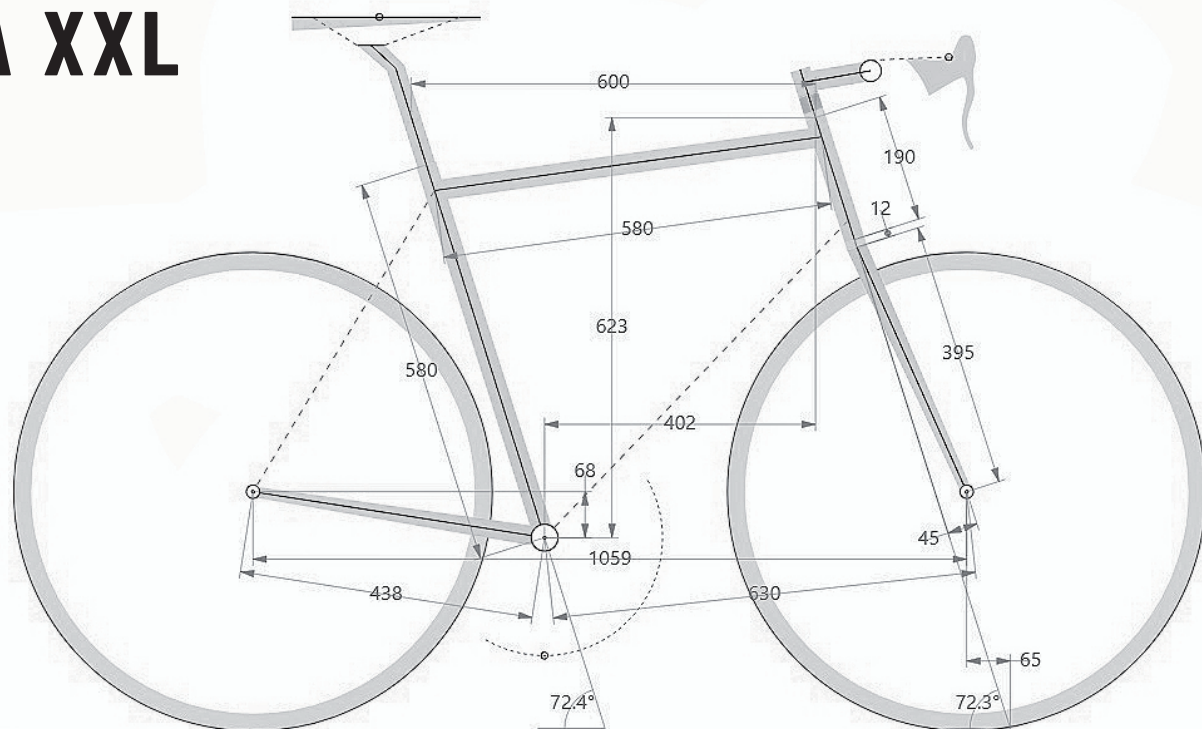

TAGLIA XXL

	CM	INCHES
VERTICAL TUBE CENTRE-CENTRE	55	21.65
VERTICAL TUBE CENTRE-TOP	58	22.83
HORIZONTAL TUBE	58	22.83
VIRTUAL HORIZONTAL TUBE	60	23.62
STEERING TUBE	19	7.48
STACK	62.3	24.52
REACH	40.2	15.82
TOP STEERING TUBE TO GROUND	91	35.82
TOP VERTICAL TUBE TO GROUND	84	33.07
CHAIN STAY	43.8	17.24
WHEELBASE	105.9	41.69
CENTRE BB TO GROUND	28.7	11.29
FRONT CENTRE BASE	63	24.8
VERTICAL TUBE ANGLE	72.4°	72.4°
STEERING TUBE ANGLE	72.3°	72.3°
RAKE	4.5	1.77
STEERING TRAIL	6.5	2.55
ADVISABLE SADDLE BB-TOP SADDLE HEIGHT	76 - 86	30 - 34
ADVISABLE PERSON HEIGHT	178 - 195	5'84" - 6'4"