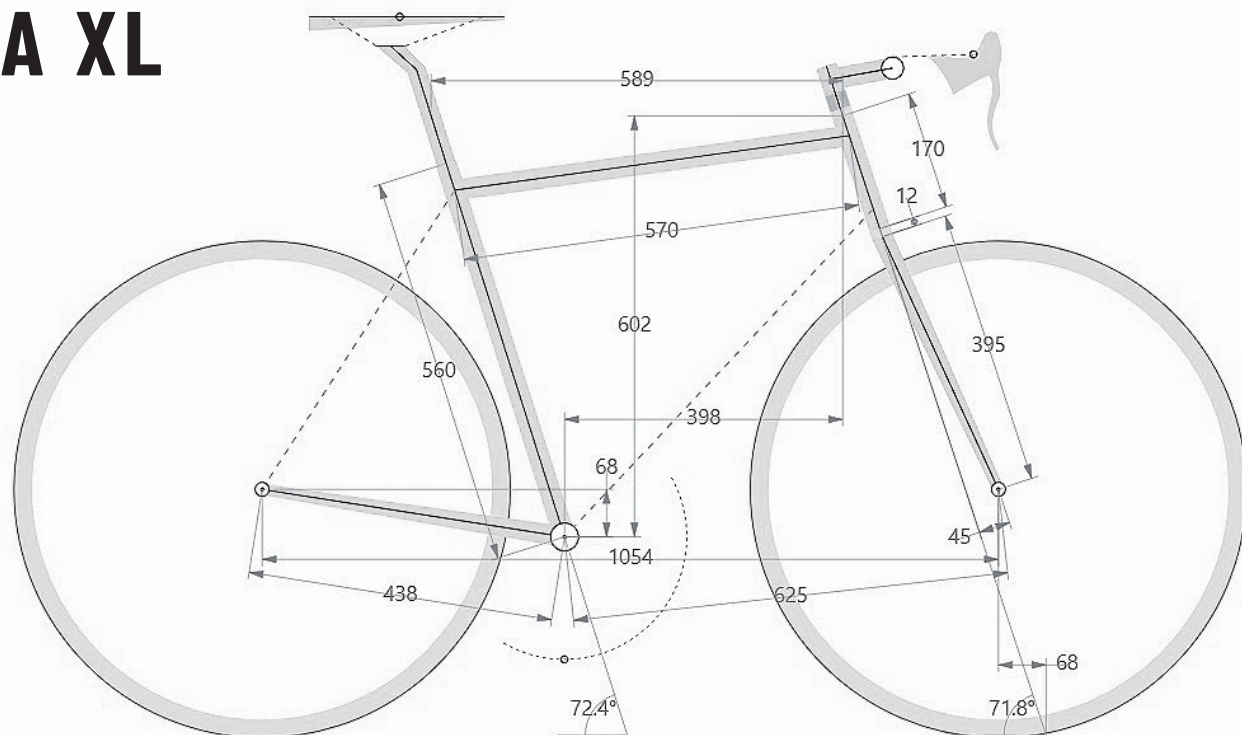

TAGLIA XL

	CM	INCHES
VERTICAL TUBE CENTRE-CENTRE	53	20.86
VERTICAL TUBE CENTRE-TOP	56	22.04
HORIZONTAL TUBE	57	22.44
VIRTUAL HORIZONTAL TUBE	58.9	23.18
STEERING TUBE	17	6.69
STACK	60.2	23.7
REACH	39.8	15.66
TOP STEERING TUBE TO GROUND	88.9	35
TOP VERTICAL TUBE TO GROUND	82.1	32.32
CHAIN STAY	43.8	17.24
WHEELBASE	105.4	41.49
CENTRE BB TO GROUND	28.7	11.29
FRONT CENTRE BASE	62.5	24.60
VERTICAL TUBE ANGLE	72.4°	72.4°
STEERING TUBE ANGLE	71.8°	71.8°
RAKE	4.5	1.77
STEERING TRAIL	6.8	2.67
ADVISABLE SADDLE BB-TOP SADDLE HEIGHT	73 - 83	28.7 - 32.7
ADVISABLE PERSON HEIGHT	175 - 185	5'74" - 6'07"