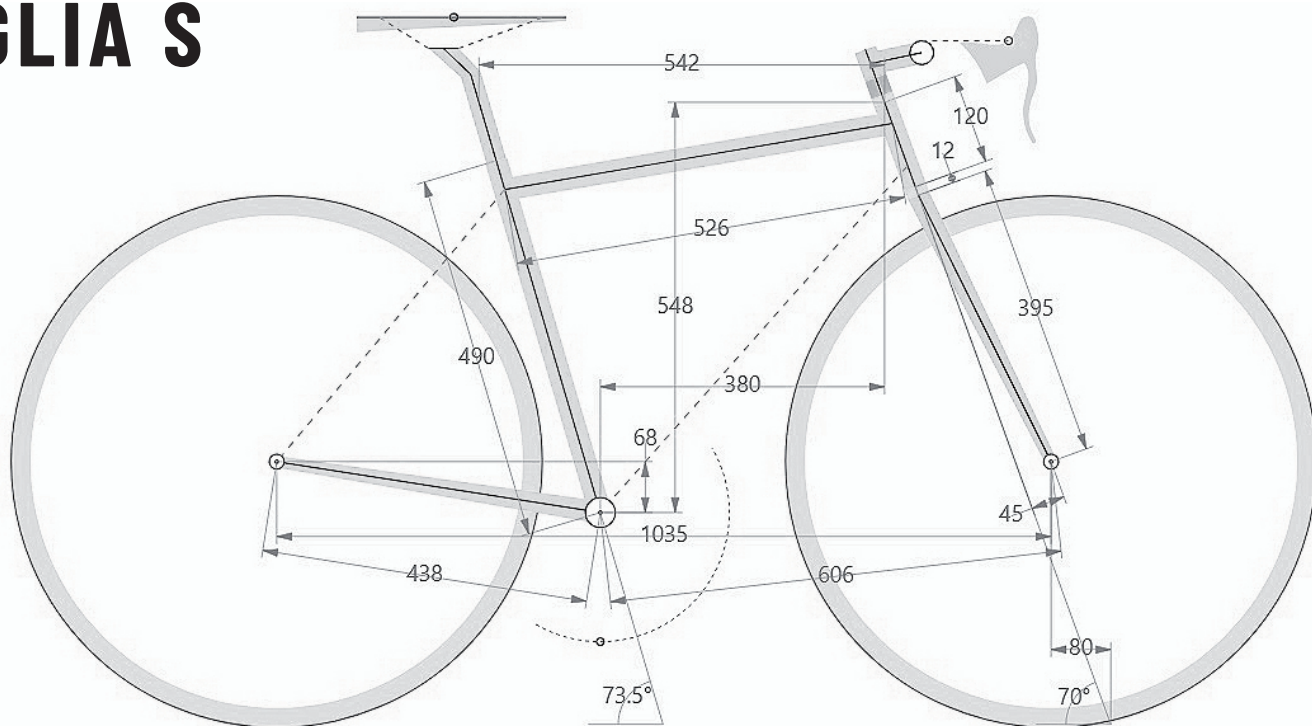

Daccordi

Cycling Passion

BOREA

Guida alle taglie

TAGLIA XS

	CM	INCHES
VERTICAL TUBE CENTRE-CENTRE	43	16.92
VERTICAL TUBE CENTRE-TOP	46	18.11
HORIZONTAL TUBE	51.2	20.15
VIRTUAL HORIZONTAL TUBE	52.9	20.82
STEERING TUBE	11	4.33
STACK	53.8	21.18
REACH	37.5	14.76
TOP STEERING TUBE TO GROUND	82.5	32.48
TOP VERTICAL TUBE TO GROUND	72.7	28.62
CHAIN STAY	43.8	17.24
WHEELBASE	102.7	40.43
CENTRE BB TO GROUND	28.7	11.29
FRONT CENTRE BASE	59.8	23.54
VERTICAL TUBE ANGLE	74°	74°
STEERING TUBE ANGLE	70°	70°
RAKE	4.5	1.77
STEERING TRAIL	8	3.14
ADVISABLE SADDLE BB-TOP SADDLE HEIGHT	62 - 72	24.4 - 28.4
ADVISABLE PERSON HEIGHT	159 - 169	5'2" - 5'55"

TAGLIA S

	CM	INCHES
VERTICAL TUBE CENTRE-CENTRE	46	18.11
VERTICAL TUBE CENTRE-TOP	49	19.29
HORIZONTAL TUBE	52.6	20.7
VIRTUAL HORIZONTAL TUBE	54.2	21.33
STEERING TUBE	12	4.72
STACK	54.8	21.57
REACH	38	14.96
TOP STEERING TUBE TO GROUND	83.5	32.87
TOP VERTICAL TUBE TO GROUND	75.7	29.8
CHAIN STAY	43.8	17.24
WHEELBASE	103.5	40.74
CENTRE BB TO GROUND	28.7	11.29
FRONT CENTRE BASE	60.6	23.85
VERTICAL TUBE ANGLE	73.5°	73.5°
STEERING TUBE ANGLE	70°	70°
RAKE	4.5	1.77
STEERING TRAIL	8	3.14
ADVISABLE SADDLE BB-TOP SADDLE HEIGHT	65 - 75	25.6 - 29.5
ADISABLE PEOPLE HEIGHT	165 - 175	5'4" - 5'74"

TAGLIA M

	CM	INCHES
VERTICAL TUBE CENTRE-CENTRE	48	18.89
VERTICAL TUBE CENTRE-TOP	51	20.07
HORIZONTAL TUBE	54	21.25
VIRTUAL HORIZONTAL TUBE	55.9	22
STEERING TUBE	14	5.51
STACK	56.9	22.4
REACH	38.3	15.07
TOP STEERING TUBE TO GROUND	85.6	33.7
TOP VERTICAL TUBE TO GROUND	77.4	30.47
CHAIN STAY	43.8	17.24
WHEELBASE	104.1	40.98
CENTRE BB TO GROUND	28.7	11.29
FRONT CENTRE BASE	61.2	24.09
VERTICAL TUBE ANGLE	72.8°	72.8°
STEERING TUBE ANGLE	70.5°	70.5°
RAKE	4.5	1.77
STEERING TRAIL	7.7	3.03
ADVISABLE SADDLE BB-TOP SADDLE HEIGHT	68 - 78	26.7 - 30.7
ADVISABLE PERSON HEIGHT	168 - 178	5'5" - 5'84"