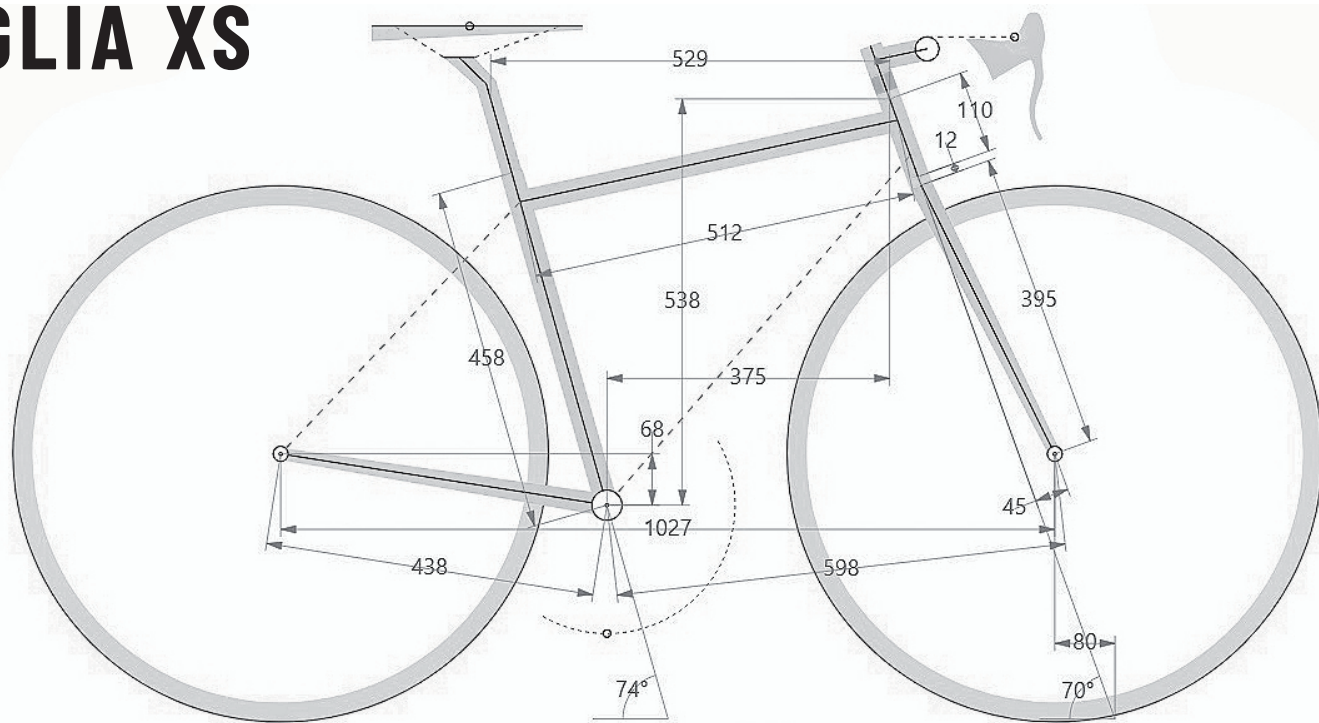

Daccordi

Cycling Passion

BOREA

Guida alle taglie

TAGLIA XS

	CM	INCHES
VERTICAL TUBE CENTRE-CENTRE	43	16.92
VERTICAL TUBE CENTRE-TOP	46	18.11
HORIZONTAL TUBE	51.2	20.15
VIRTUAL HORIZONTAL TUBE	52.9	20.82
STEERING TUBE	11	4.33
STACK	53.8	21.18
REACH	37.5	14.76
TOP STEERING TUBE TO GROUND	82.5	32.48
TOP VERTICAL TUBE TO GROUND	72.7	28.62
CHAIN STAY	43.8	17.24
WHEELBASE	102.7	40.43
CENTRE BB TO GROUND	28.7	11.29
FRONT CENTRE BASE	59.8	23.54
VERTICAL TUBE ANGLE	74°	74°
STEERING TUBE ANGLE	70°	70°
RAKE	4.5	1.77
STEERING TRAIL	8	3.14
ADVISABLE SADDLE BB-TOP SADDLE HEIGHT	62 - 72	24.4 - 28.4
ADVISABLE PERSON HEIGHT	159 - 169	5'2" - 5'55"

TAGLIA S

	CM	INCHES
VERTICAL TUBE CENTRE-CENTRE	46	18.11
VERTICAL TUBE CENTRE-TOP	49	19.29
HORIZONTAL TUBE	52.6	20.7
VIRTUAL HORIZONTAL TUBE	54.2	21.33
STEERING TUBE	12	4.72
STACK	54.8	21.57
REACH	38	14.96
TOP STEERING TUBE TO GROUND	83.5	32.87
TOP VERTICAL TUBE TO GROUND	75.7	29.8
CHAIN STAY	43.8	17.24
WHEELBASE	103.5	40.74
CENTRE BB TO GROUND	28.7	11.29
FRONT CENTRE BASE	60.6	23.85
VERTICAL TUBE ANGLE	73.5°	73.5°
STEERING TUBE ANGLE	70°	70°
RAKE	4.5	1.77
STEERING TRAIL	8	3.14
ADVISABLE SADDLE BB-TOP SADDLE HEIGHT	65 - 75	25.6 - 29.5
ADISABLE PEOPLE HEIGHT	165 - 175	5'4" - 5'74"

TAGLIA M

	CM	INCHES
VERTICAL TUBE CENTRE-CENTRE	48	18.89
VERTICAL TUBE CENTRE-TOP	51	20.07
HORIZONTAL TUBE	54	21.25
VIRTUAL HORIZONTAL TUBE	55.9	22
STEERING TUBE	14	5.51
STACK	56.9	22.4
REACH	38.3	15.07
TOP STEERING TUBE TO GROUND	85.6	33.7
TOP VERTICAL TUBE TO GROUND	77.4	30.47
CHAIN STAY	43.8	17.24
WHEELBASE	104.1	40.98
CENTRE BB TO GROUND	28.7	11.29
FRONT CENTRE BASE	61.2	24.09
VERTICAL TUBE ANGLE	72.8°	72.8°
STEERING TUBE ANGLE	70.5°	70.5°
RAKE	4.5	1.77
STEERING TRAIL	7.7	3.03
ADVISABLE SADDLE BB-TOP SADDLE HEIGHT	68 - 78	26.7 - 30.7
ADVISABLE PERSON HEIGHT	168 - 178	5'5" - 5'84"