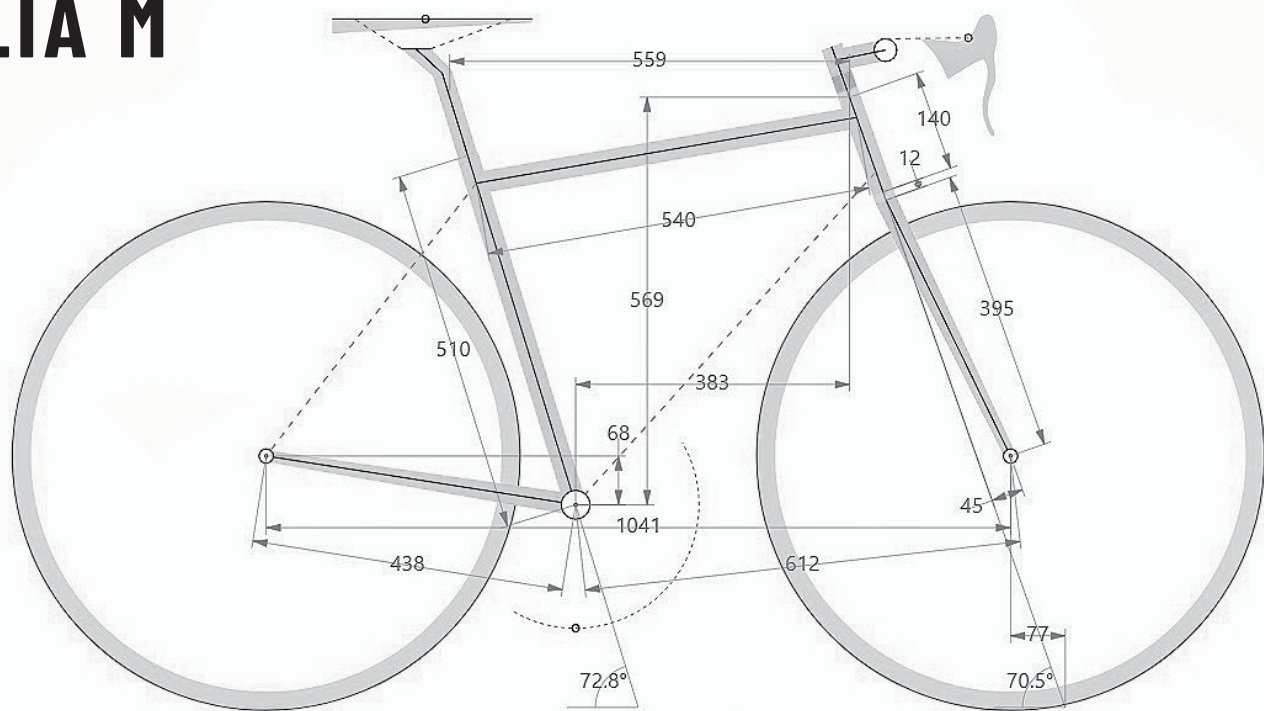

Daccordi

Cycling Passion

BOREA

Guida alle taglie

TAGLIA XS

	CM	INCHES
VERTICAL TUBE CENTRE-CENTRE	43	16.92
VERTICAL TUBE CENTRE-TOP	46	18.11
HORIZONTAL TUBE	51.2	20.15
VIRTUAL HORIZONTAL TUBE	52.9	20.82
STEERING TUBE	11	4.33
STACK	53.8	21.18
REACH	37.5	14.76
TOP STEERING TUBE TO GROUND	82.5	32.48
TOP VERTICAL TUBE TO GROUND	72.7	28.62
CHAIN STAY	43.8	17.24
WHEELBASE	102.7	40.43
CENTRE BB TO GROUND	28.7	11.29
FRONT CENTRE BASE	59.8	23.54
VERTICAL TUBE ANGLE	74°	74°
STEERING TUBE ANGLE	70°	70°
RAKE	4.5	1.77
STEERING TRAIL	8	3.14
ADVISABLE SADDLE BB-TOP SADDLE HEIGHT	62 - 72	24.4 - 28.4
ADVISABLE PERSON HEIGHT	159 - 169	5'2" - 5'55"

TAGLIA S

	CM	INCHES
VERTICAL TUBE CENTRE-CENTRE	46	18.11
VERTICAL TUBE CENTRE-TOP	49	19.29
HORIZONTAL TUBE	52.6	20.7
VIRTUAL HORIZONTAL TUBE	54.2	21.33
STEERING TUBE	12	4.72
STACK	54.8	21.57
REACH	38	14.96
TOP STEERING TUBE TO GROUND	83.5	32.87
TOP VERTICAL TUBE TO GROUND	75.7	29.8
CHAIN STAY	43.8	17.24
WHEELBASE	103.5	40.74
CENTRE BB TO GROUND	28.7	11.29
FRONT CENTRE BASE	60.6	23.85
VERTICAL TUBE ANGLE	73.5°	73.5°
STEERING TUBE ANGLE	70°	70°
RAKE	4.5	1.77
STEERING TRAIL	8	3.14
ADVISABLE SADDLE BB-TOP SADDLE HEIGHT	65 - 75	25.6 - 29.5
ADISABLE PEOPLE HEIGHT	165 - 175	5'4" - 5'74"

TAGLIA M

	CM	INCHES
VERTICAL TUBE CENTRE-CENTRE	48	18.89
VERTICAL TUBE CENTRE-TOP	51	20.07
HORIZONTAL TUBE	54	21.25
VIRTUAL HORIZONTAL TUBE	55.9	22
STEERING TUBE	14	5.51
STACK	56.9	22.4
REACH	38.3	15.07
TOP STEERING TUBE TO GROUND	85.6	33.7
TOP VERTICAL TUBE TO GROUND	77.4	30.47
CHAIN STAY	43.8	17.24
WHEELBASE	104.1	40.98
CENTRE BB TO GROUND	28.7	11.29
FRONT CENTRE BASE	61.2	24.09
VERTICAL TUBE ANGLE	72.8°	72.8°
STEERING TUBE ANGLE	70.5°	70.5°
RAKE	4.5	1.77
STEERING TRAIL	7.7	3.03
ADVISABLE SADDLE BB-TOP SADDLE HEIGHT	68 - 78	26.7 - 30.7
ADVISABLE PERSON HEIGHT	168 - 178	5'5" - 5'84"