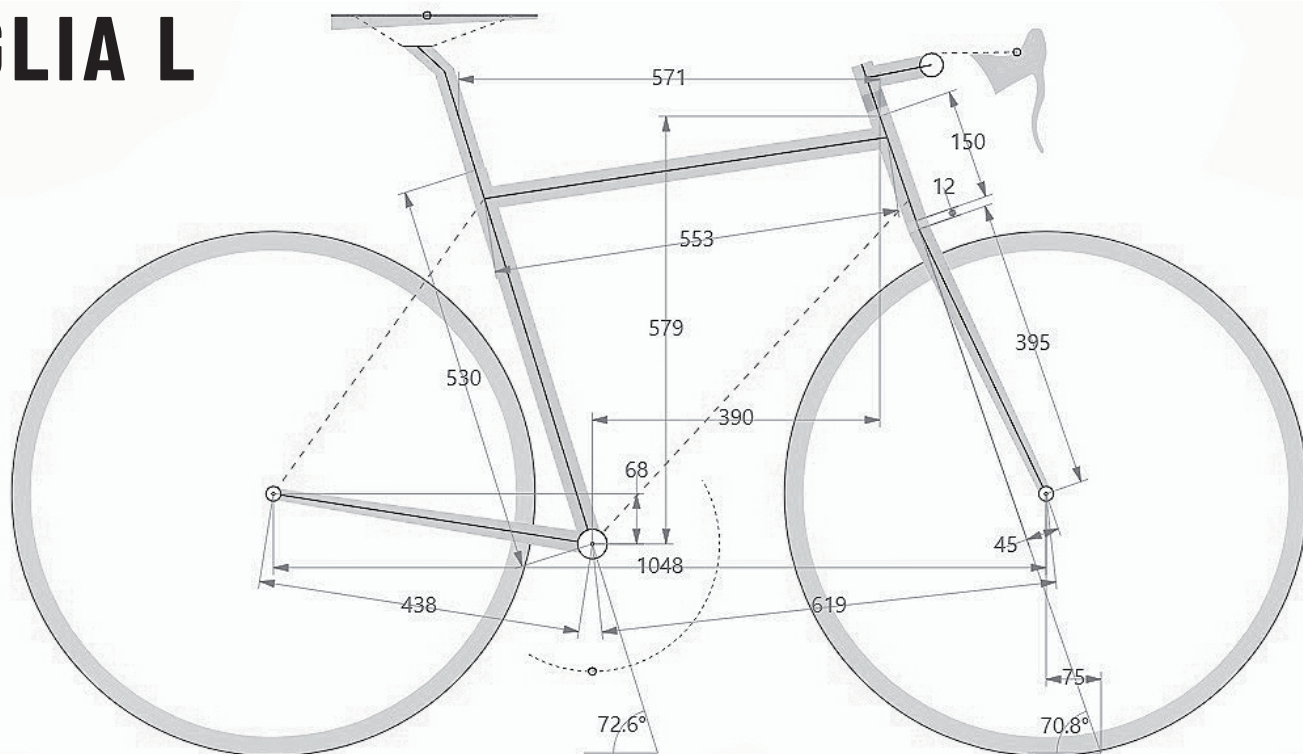

TAGLIA L

	CM	INCHES
VERTICAL TUBE CENTRE-CENTRE	50	19.68
VERTICAL TUBE CENTRE-TOP	53	20.86
HORIZONTAL TUBE	55.3	21.77
VIRTUAL HORIZONTAL TUBE	57.1	22.48
STEERING TUBE	15	5.9
STACK	57.9	22.79
REACH	39	15.35
TOP STEERING TUBE TO GROUND	86.6	34.09
TOP VERTICAL TUBE TO GROUND	79.3	31.22
CHAIN STAY	43.8	17.24
WHEELBASE	104.8	41.25
CENTRE BB TO GROUND	28.7	11.29
FRONT CENTRE BASE	61.9	24.37
VERTICAL TUBE ANGLE	72.6°	72.6°
STEERING TUBE ANGLE	70.8°	70.8°
RAKE	4.5	1.77
STEERING TRAIL	7.5	2.95
ADVISABLE SADDLE BB-TOP SADDLE HEIGHT	70 - 80	27.5 - 31.5
ADVISABLE PERSON HEIGHT	171 - 181	5'6" - 5'94"