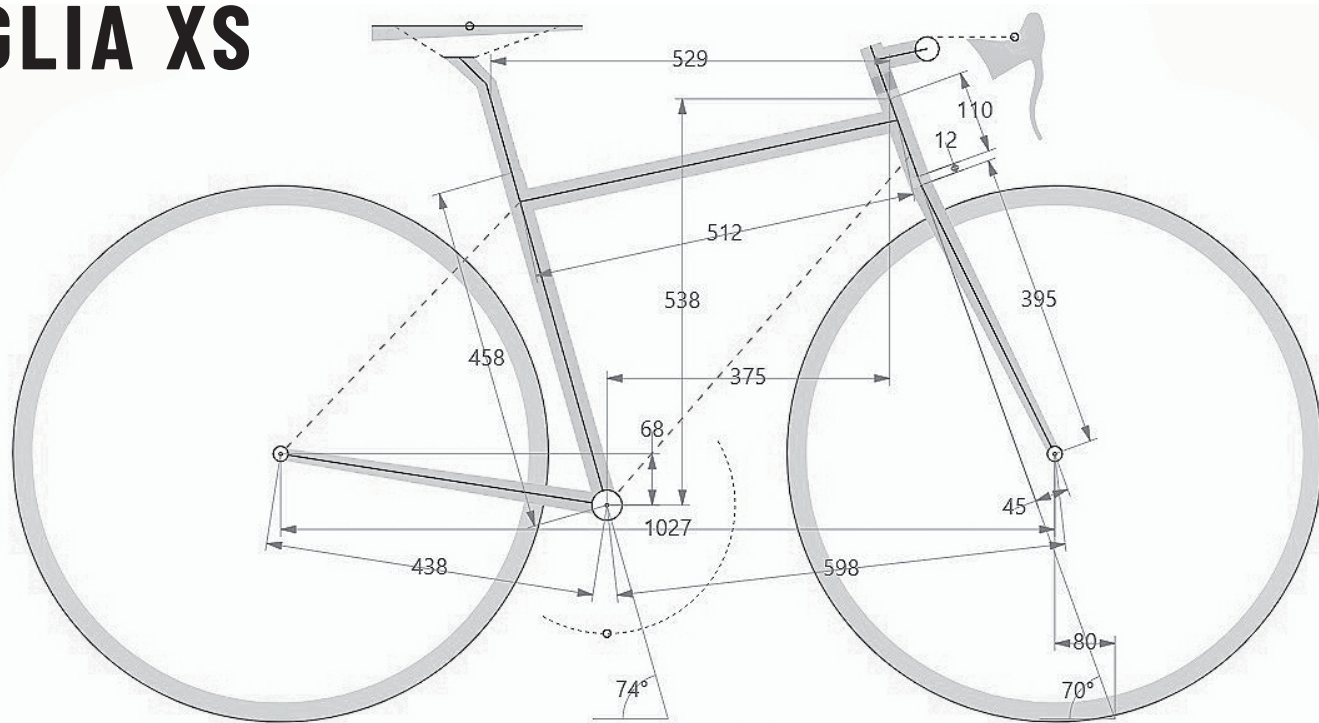

Daccordi

Cycling Passion

AURELIA

Guida alle taglie

TAGLIA XS

	CM	INCHES
VERTICAL TUBE CENTRE-CENTRE	43	16.92
VERTICAL TUBE CENTRE-TOP	46	18.11
HORIZONTAL TUBE	51.2	20.15
VIRTUAL HORIZONTAL TUBE	52.9	20.82
STEERING TUBE	11	4.33
STACK	53.8	21.18
REACH	37.5	14.76
TOP STEERING TUBE TO GROUND	82.5	32.48
TOP VERTICAL TUBE TO GROUND	72.7	28.62
CHAIN STAY	43.8	17.24
WHEELBASE	102.7	40.43
CENTRE BB TO GROUND	28.7	11.29
FRONT CENTRE BASE	59.8	23.54
VERTICAL TUBE ANGLE	74°	74°
STEERING TUBE ANGLE	70°	70°
RAKE	4.5	1.77
STEERING TRAIL	8	3.14
ADVISABLE SADDLE BB-TOP SADDLE HEIGHT	62 - 72	24.4 - 28.4
ADVISABLE PERSON HEIGHT	159 - 169	5'2" - 5'55"

TAGLIA S

	CM	INCHES
VERTICAL TUBE CENTRE-CENTRE	46	18.11
VERTICAL TUBE CENTRE-TOP	49	19.29
HORIZONTAL TUBE	52.6	20.7
VIRTUAL HORIZONTAL TUBE	54.2	21.33
STEERING TUBE	12	4.72
STACK	54.8	21.57
REACH	38	14.96
TOP STEERING TUBE TO GROUND	83.5	32.87
TOP VERTICAL TUBE TO GROUND	75.7	29.8
CHAIN STAY	43.8	17.24
WHEELBASE	103.5	40.74
CENTRE BB TO GROUND	28.7	11.29
FRONT CENTRE BASE	60.6	23.85
VERTICAL TUBE ANGLE	73.5°	73.5°
STEERING TUBE ANGLE	70°	70°
RAKE	4.5	1.77
STEERING TRAIL	8	3.14
ADVISABLE SADDLE BB-TOP SADDLE HEIGHT	65 - 75	25.6 - 29.5
ADISABLE PEOPLE HEIGHT	165 - 175	5'4" - 5'74"

TAGLIA M

	CM	INCHES
VERTICAL TUBE CENTRE-CENTRE	48	18.89
VERTICAL TUBE CENTRE-TOP	51	20.07
HORIZONTAL TUBE	54	21.25
VIRTUAL HORIZONTAL TUBE	55.9	22
STEERING TUBE	14	5.51
STACK	56.9	22.4
REACH	38.3	15.07
TOP STEERING TUBE TO GROUND	85.6	33.7
TOP VERTICAL TUBE TO GROUND	77.4	30.47
CHAIN STAY	43.8	17.24
WHEELBASE	104.1	40.98
CENTRE BB TO GROUND	28.7	11.29
FRONT CENTRE BASE	61.2	24.09
VERTICAL TUBE ANGLE	72.8°	72.8°
STEERING TUBE ANGLE	70.5°	70.5°
RAKE	4.5	1.77
STEERING TRAIL	7.7	3.03
ADVISABLE SADDLE BB-TOP SADDLE HEIGHT	68 - 78	26.7 - 30.7
ADVISABLE PERSON HEIGHT	168 - 178	5'5" - 5'84"