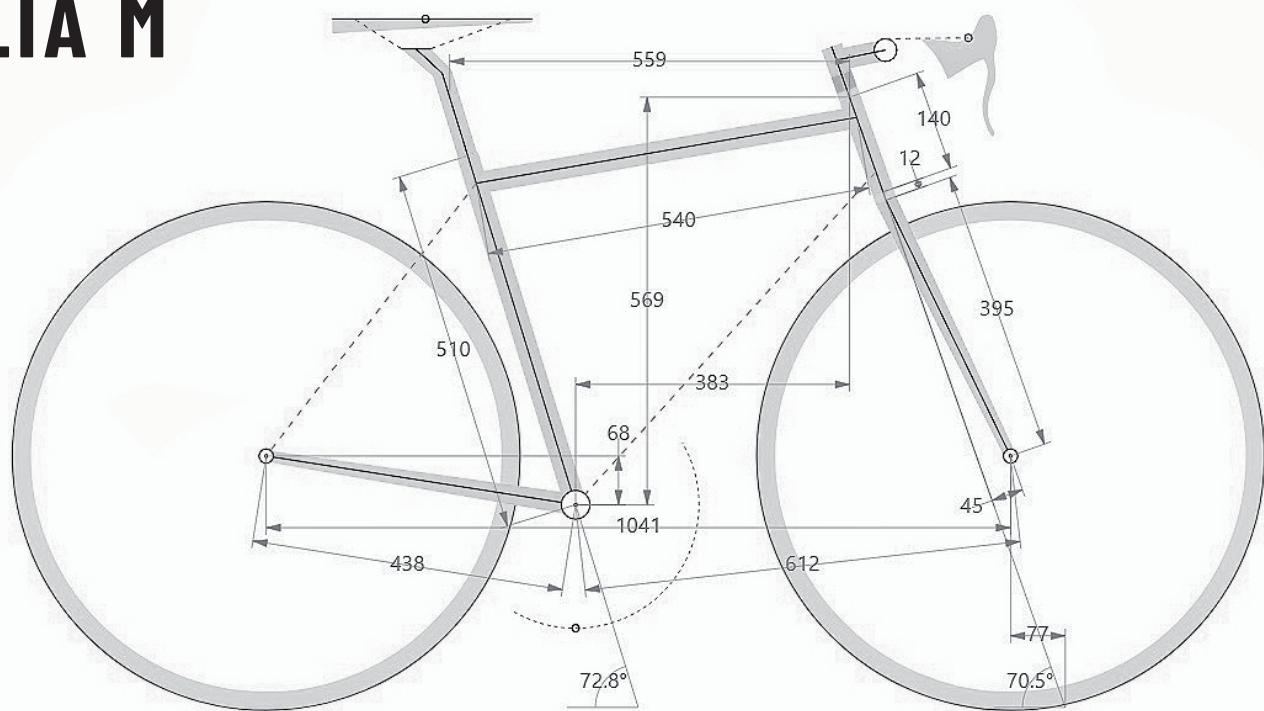

Daccordi

Cycling Passion

AURELIA

Guida alle taglie

TAGLIA XS

	CM	INCHES
VERTICAL TUBE CENTRE-CENTRE	43	16.92
VERTICAL TUBE CENTRE-TOP	46	18.11
HORIZONTAL TUBE	51.2	20.15
VIRTUAL HORIZONTAL TUBE	52.9	20.82
STEERING TUBE	11	4.33
STACK	53.8	21.18
REACH	37.5	14.76
TOP STEERING TUBE TO GROUND	82.5	32.48
TOP VERTICAL TUBE TO GROUND	72.7	28.62
CHAIN STAY	43.8	17.24
WHEELBASE	102.7	40.43
CENTRE BB TO GROUND	28.7	11.29
FRONT CENTRE BASE	59.8	23.54
VERTICAL TUBE ANGLE	74°	74°
STEERING TUBE ANGLE	70°	70°
RAKE	4.5	1.77
STEERING TRAIL	8	3.14
ADVISABLE SADDLE BB-TOP SADDLE HEIGHT	62 - 72	24.4 - 28.4
ADVISABLE PERSON HEIGHT	159 - 169	5'2" - 5'55"

TAGLIA S

	CM	INCHES
VERTICAL TUBE CENTRE-CENTRE	46	18.11
VERTICAL TUBE CENTRE-TOP	49	19.29
HORIZONTAL TUBE	52.6	20.7
VIRTUAL HORIZONTAL TUBE	54.2	21.33
STEERING TUBE	12	4.72
STACK	54.8	21.57
REACH	38	14.96
TOP STEERING TUBE TO GROUND	83.5	32.87
TOP VERTICAL TUBE TO GROUND	75.7	29.8
CHAIN STAY	43.8	17.24
WHEELBASE	103.5	40.74
CENTRE BB TO GROUND	28.7	11.29
FRONT CENTRE BASE	60.6	23.85
VERTICAL TUBE ANGLE	73.5°	73.5°
STEERING TUBE ANGLE	70°	70°
RAKE	4.5	1.77
STEERING TRAIL	8	3.14
ADVISABLE SADDLE BB-TOP SADDLE HEIGHT	65 - 75	25.6 - 29.5
ADISABLE PEOPLE HEIGHT	165 - 175	5'4" - 5'74"

TAGLIA M

	CM	INCHES
VERTICAL TUBE CENTRE-CENTRE	48	18.89
VERTICAL TUBE CENTRE-TOP	51	20.07
HORIZONTAL TUBE	54	21.25
VIRTUAL HORIZONTAL TUBE	55.9	22
STEERING TUBE	14	5.51
STACK	56.9	22.4
REACH	38.3	15.07
TOP STEERING TUBE TO GROUND	85.6	33.7
TOP VERTICAL TUBE TO GROUND	77.4	30.47
CHAIN STAY	43.8	17.24
WHEELBASE	104.1	40.98
CENTRE BB TO GROUND	28.7	11.29
FRONT CENTRE BASE	61.2	24.09
VERTICAL TUBE ANGLE	72.8°	72.8°
STEERING TUBE ANGLE	70.5°	70.5°
RAKE	4.5	1.77
STEERING TRAIL	7.7	3.03
ADVISABLE SADDLE BB-TOP SADDLE HEIGHT	68 - 78	26.7 - 30.7
ADVISABLE PERSON HEIGHT	168 - 178	5'5" - 5'84"