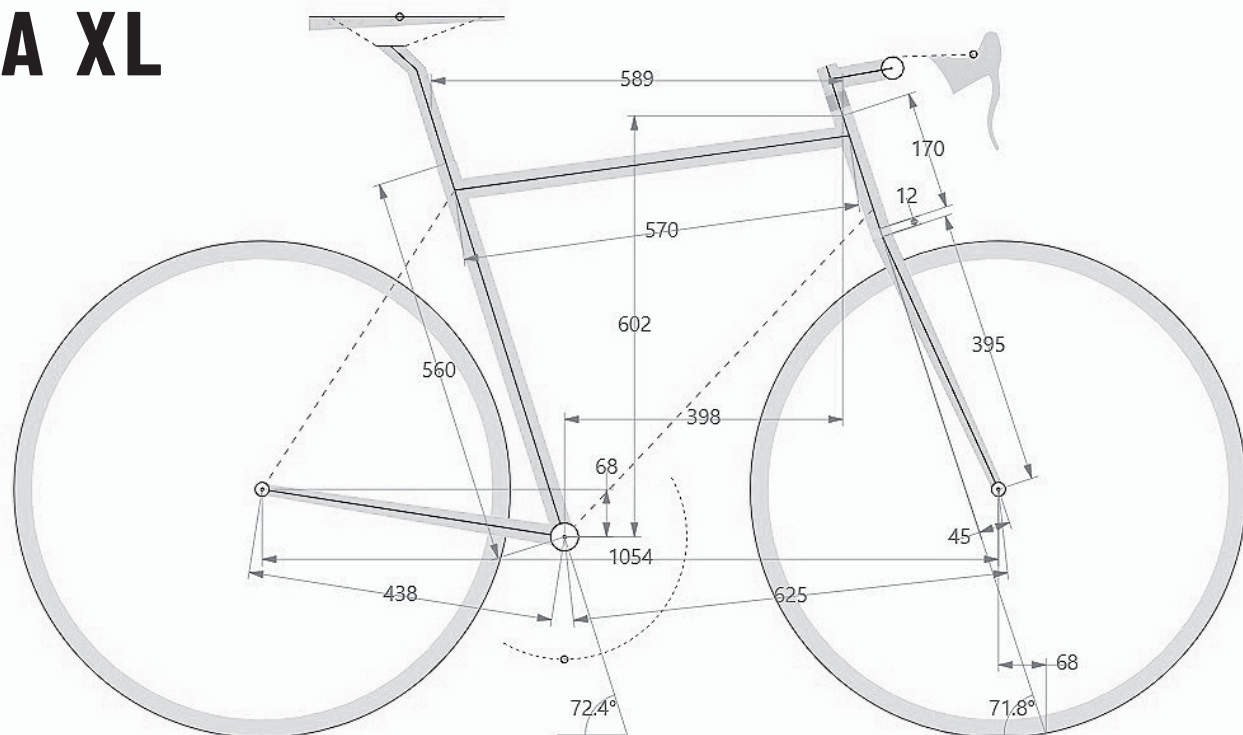

TAGLIA XL

	CM	INCHES
VERTICAL TUBE CENTRE-CENTRE	53	20.86
VERTICAL TUBE CENTRE-TOP	56	22.04
HORIZONTAL TUBE	57	22.44
VIRTUAL HORIZONTAL TUBE	58.9	23.18
STEERING TUBE	17	6.69
STACK	60.2	23.7
REACH	39.8	15.66
TOP STEERING TUBE TO GROUND	88.9	35
TOP VERTICAL TUBE TO GROUND	82.1	32.32
CHAIN STAY	43.8	17.24
WHEELBASE	105.4	41.49
CENTRE BB TO GROUND	28.7	11.29
FRONT CENTRE BASE	62.5	24.60
VERTICAL TUBE ANGLE	72.4°	72.4°
STEERING TUBE ANGLE	71.8°	71.8°
RAKE	4.5	1.77
STEERING TRAIL	6.8	2.67
ADVISABLE SADDLE BB-TOP SADDLE HEIGHT	73 - 83	28.7 - 32.7
ADVISABLE PERSON HEIGHT	175 - 185	5'74" - 6'07"