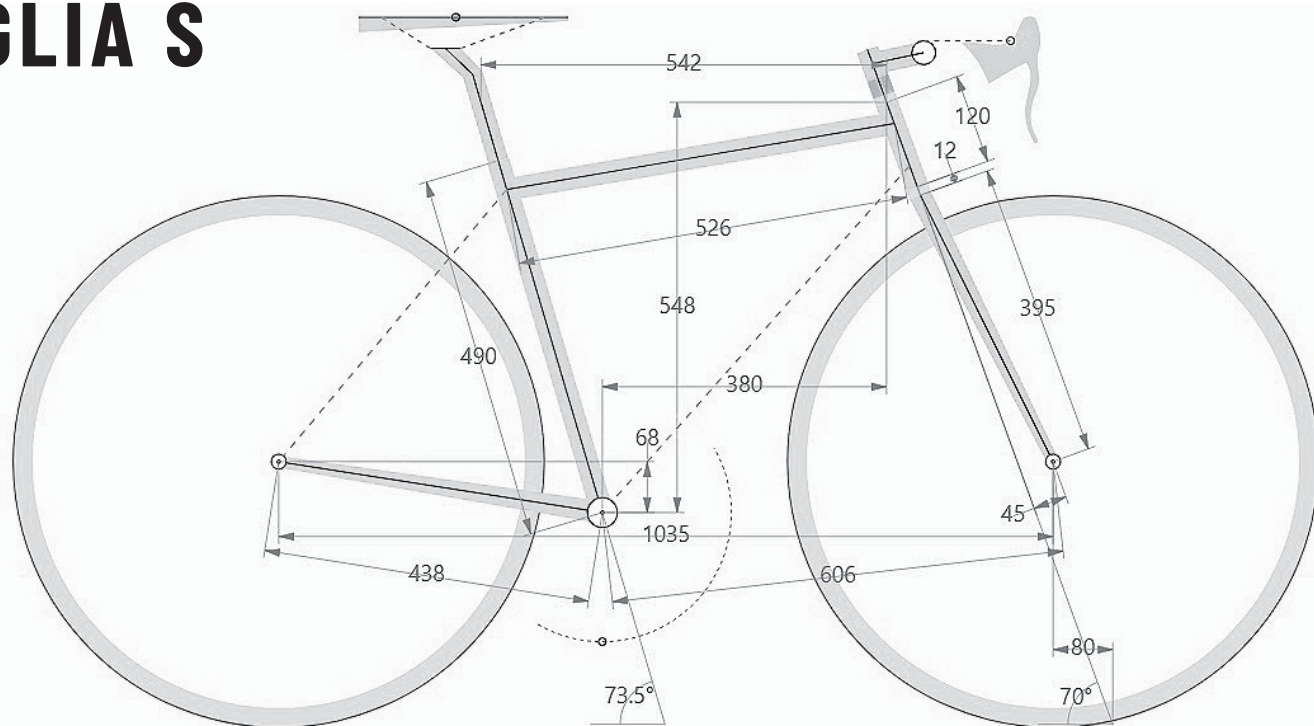

Daccordi

Cycling Passion

AURELIA

Guida alle taglie

TAGLIA XS

	CM	INCHES
VERTICAL TUBE CENTRE-CENTRE	43	16.92
VERTICAL TUBE CENTRE-TOP	46	18.11
HORIZONTAL TUBE	51.2	20.15
VIRTUAL HORIZONTAL TUBE	52.9	20.82
STEERING TUBE	11	4.33
STACK	53.8	21.18
REACH	37.5	14.76
TOP STEERING TUBE TO GROUND	82.5	32.48
TOP VERTICAL TUBE TO GROUND	72.7	28.62
CHAIN STAY	43.8	17.24
WHEELBASE	102.7	40.43
CENTRE BB TO GROUND	28.7	11.29
FRONT CENTRE BASE	59.8	23.54
VERTICAL TUBE ANGLE	74°	74°
STEERING TUBE ANGLE	70°	70°
RAKE	4.5	1.77
STEERING TRAIL	8	3.14
ADVISABLE SADDLE BB-TOP SADDLE HEIGHT	62 - 72	24.4 - 28.4
ADVISABLE PERSON HEIGHT	159 - 169	5'2" - 5'55"

TAGLIA S

	CM	INCHES
VERTICAL TUBE CENTRE-CENTRE	46	18.11
VERTICAL TUBE CENTRE-TOP	49	19.29
HORIZONTAL TUBE	52.6	20.7
VIRTUAL HORIZONTAL TUBE	54.2	21.33
STEERING TUBE	12	4.72
STACK	54.8	21.57
REACH	38	14.96
TOP STEERING TUBE TO GROUND	83.5	32.87
TOP VERTICAL TUBE TO GROUND	75.7	29.8
CHAIN STAY	43.8	17.24
WHEELBASE	103.5	40.74
CENTRE BB TO GROUND	28.7	11.29
FRONT CENTRE BASE	60.6	23.85
VERTICAL TUBE ANGLE	73.5°	73.5°
STEERING TUBE ANGLE	70°	70°
RAKE	4.5	1.77
STEERING TRAIL	8	3.14
ADVISABLE SADDLE BB-TOP SADDLE HEIGHT	65 - 75	25.6 - 29.5
ADISABLE PEOPLE HEIGHT	165 - 175	5'4" - 5'74"

TAGLIA M

	CM	INCHES
VERTICAL TUBE CENTRE-CENTRE	48	18.89
VERTICAL TUBE CENTRE-TOP	51	20.07
HORIZONTAL TUBE	54	21.25
VIRTUAL HORIZONTAL TUBE	55.9	22
STEERING TUBE	14	5.51
STACK	56.9	22.4
REACH	38.3	15.07
TOP STEERING TUBE TO GROUND	85.6	33.7
TOP VERTICAL TUBE TO GROUND	77.4	30.47
CHAIN STAY	43.8	17.24
WHEELBASE	104.1	40.98
CENTRE BB TO GROUND	28.7	11.29
FRONT CENTRE BASE	61.2	24.09
VERTICAL TUBE ANGLE	72.8°	72.8°
STEERING TUBE ANGLE	70.5°	70.5°
RAKE	4.5	1.77
STEERING TRAIL	7.7	3.03
ADVISABLE SADDLE BB-TOP SADDLE HEIGHT	68 - 78	26.7 - 30.7
ADVISABLE PERSON HEIGHT	168 - 178	5'5" - 5'84"