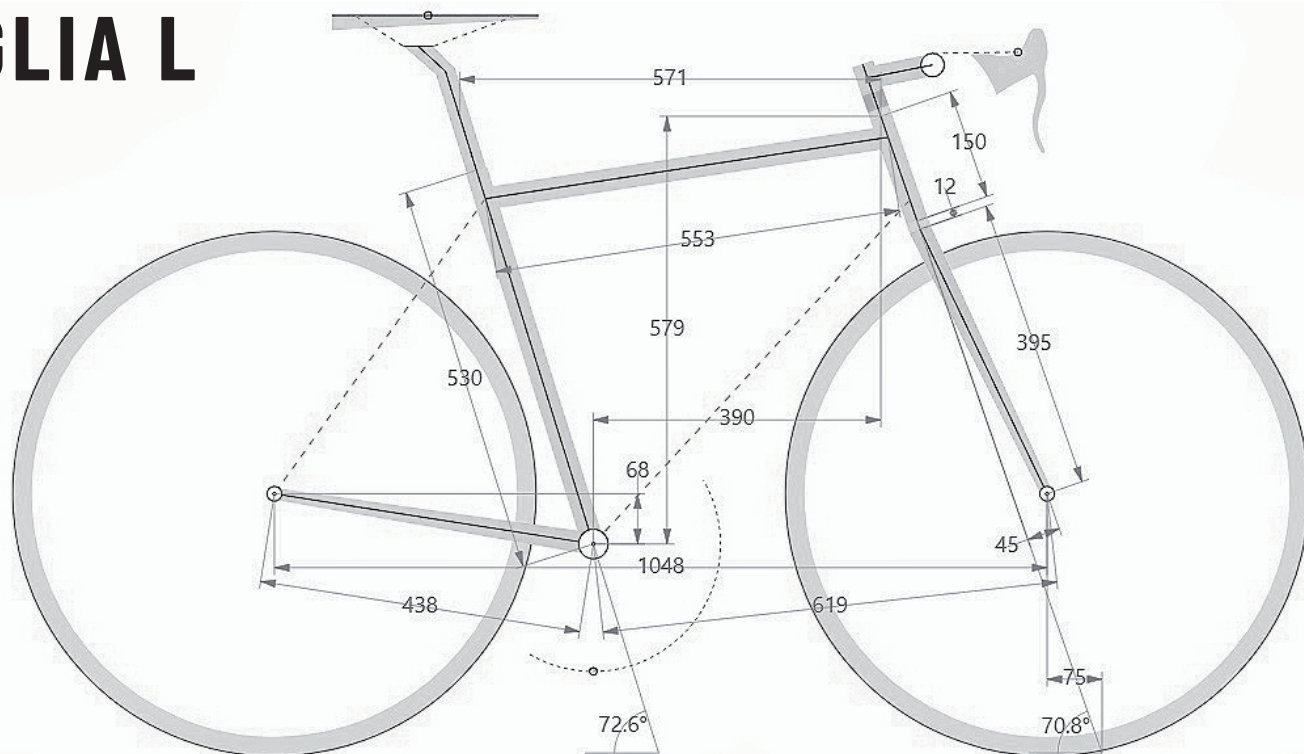

TAGLIA L

	CM	INCHES
VERTICAL TUBE CENTRE-CENTRE	50	19.68
VERTICAL TUBE CENTRE-TOP	53	20.86
HORIZONTAL TUBE	55.3	21.77
VIRTUAL HORIZONTAL TUBE	57.1	22.48
STEERING TUBE	15	5.9
STACK	57.9	22.79
REACH	39	15.35
TOP STEERING TUBE TO GROUND	86.6	34.09
TOP VERTICAL TUBE TO GROUND	79.3	31.22
CHAIN STAY	43.8	17.24
WHEELBASE	104.8	41.25
CENTRE BB TO GROUND	28.7	11.29
FRONT CENTRE BASE	61.9	24.37
VERTICAL TUBE ANGLE	72.6°	72.6°
STEERING TUBE ANGLE	70.8°	70.8°
RAKE	4.5	1.77
STEERING TRAIL	7.5	2.95
ADVISABLE SADDLE BB-TOP SADDLE HEIGHT	70 - 80	27.5 - 31.5
ADVISABLE PERSON HEIGHT	171 - 181	5'6" - 5'94"