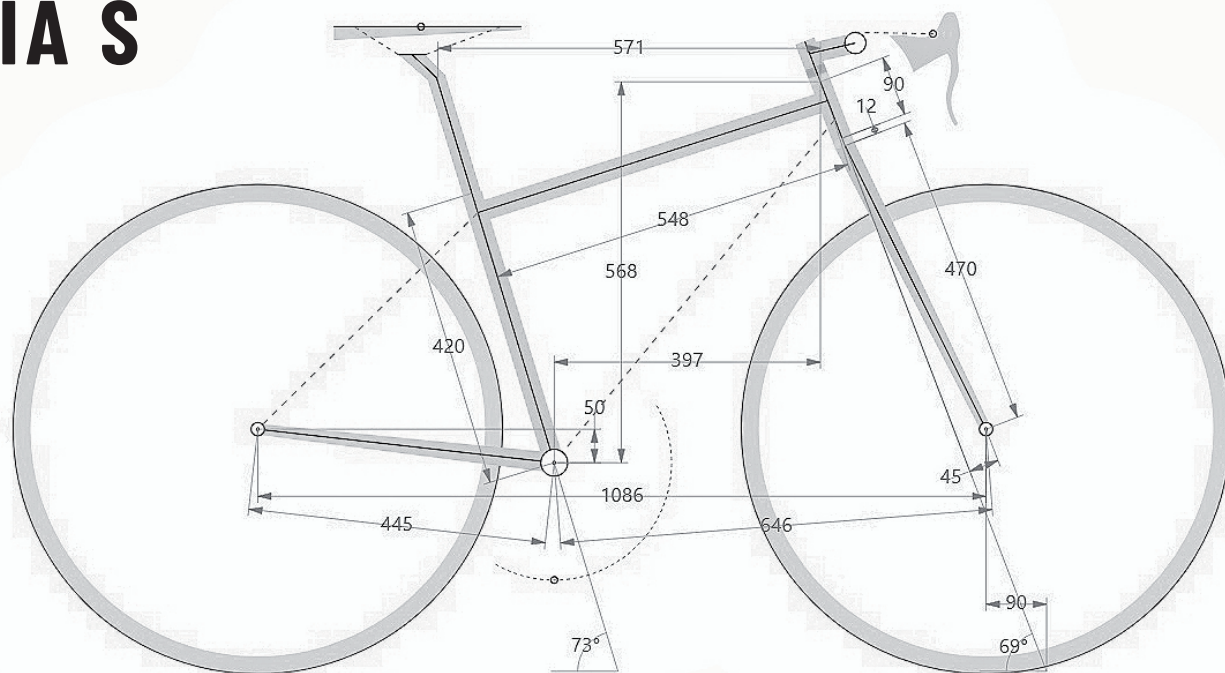

Daccordi
Cycling Passion

ANNIBALE

Guida alle taglie

TAGLIA S

	CM	INCHES
VERTICAL TUBE CENTRE-CENTRE	38	14.96
VERTICAL TUBE CENTRE-TOP	42	16.53
HORIZONTAL TUBE	54.8	21.57
VIRTUAL HORIZONTAL TUBE	57.1	22.48
STEERING TUBE	9	3.54
STACK	56.8	22.36
REACH	39.7	15.62
TOP STEERING TUBE TO GROUND	88.3	34.76
TOP VERTICAL TUBE TO GROUND	71.7	28.22
CHAIN STAY	44.5	17.51
WHEELBASE	108.6	42.75
CENTRE BB TO GROUND	31.5	12.4
FRONT CENTRE BASE	64.6	25.43
VERTICAL TUBE ANGLE	73°	73°
STEERING TUBE ANGLE	69°	69°
RAKE	4.5	1.77
STEERING TRAIL	9	3.54
ADVISABLE SADDLE BB-TOP SADDLE HEIGHT	62 - 74	24.4- 29.1
ADVISABLE PERSON HEIGHT	160 - 175	5'3" - 5'89"

TAGLIA M

	CM	INCHES
VERTICAL TUBE CENTRE-CENTRE	42	16.53
VERTICAL TUBE CENTRE-TOP	46	18.11
HORIZONTAL TUBE	55.9	22
VIRTUAL HORIZONTAL TUBE	58.3	22.95
STEERING TUBE	10	3.93
STACK	67.7	26.65
REACH	40.4	15.9
TOP STEERING TUBE TO GROUND	89.2	35.11
TOP VERTICAL TUBE TO GROUND	75.4	29.68
CHAIN STAY	44.5	17.51
WHEELBASE	109.7	43.18
CENTRE BB TO GROUND	31.5	12.4
FRONT CENTRE BASE	65.6	25.82
VERTICAL TUBE ANGLE	72.8°	72.8°
STEERING TUBE ANGLE	69°	69°
RAKE	4.5	1.77
STEERING TRAIL	9	3.54
ADVISABLE SADDLE BB-TOP SADDLE HEIGHT	66 - 76	26 - 30
ADISABLE PEOPLE HEIGHT	165 - 179	5'5" - 5'10"

TAGLIA L

	CM	INCHES
VERTICAL TUBE CENTRE-CENTRE	46	18.11
VERTICAL TUBE CENTRE-TOP	50	19.68
HORIZONTAL TUBE	57.4	22.59
VIRTUAL HORIZONTAL TUBE	59.7	23.5
STEERING TUBE	11	4.33
STACK	58.9	23.18
REACH	41.1	16.18
TOP STEERING TUBE TO GROUND	90.4	35.59
TOP VERTICAL TUBE TO GROUND	79.2	31.18
CHAIN STAY	44.5	17.51
WHEELBASE	110.3	43.42
CENTRE BB TO GROUND	31.5	12.4
FRONT CENTRE BASE	66.2	26.06
VERTICAL TUBE ANGLE	72.5°	72.5°
STEERING TUBE ANGLE	69.5°	69.5°
RAKE	4.5	1.77
STEERING TRAIL	8.7	3.42
ADVISABLE SADDLE BB-TOP SADDLE HEIGHT	70 - 80	27.55 - 31.5
ADVISABLE PERSON HEIGHT	170 - 183	5'69" - 6'0"