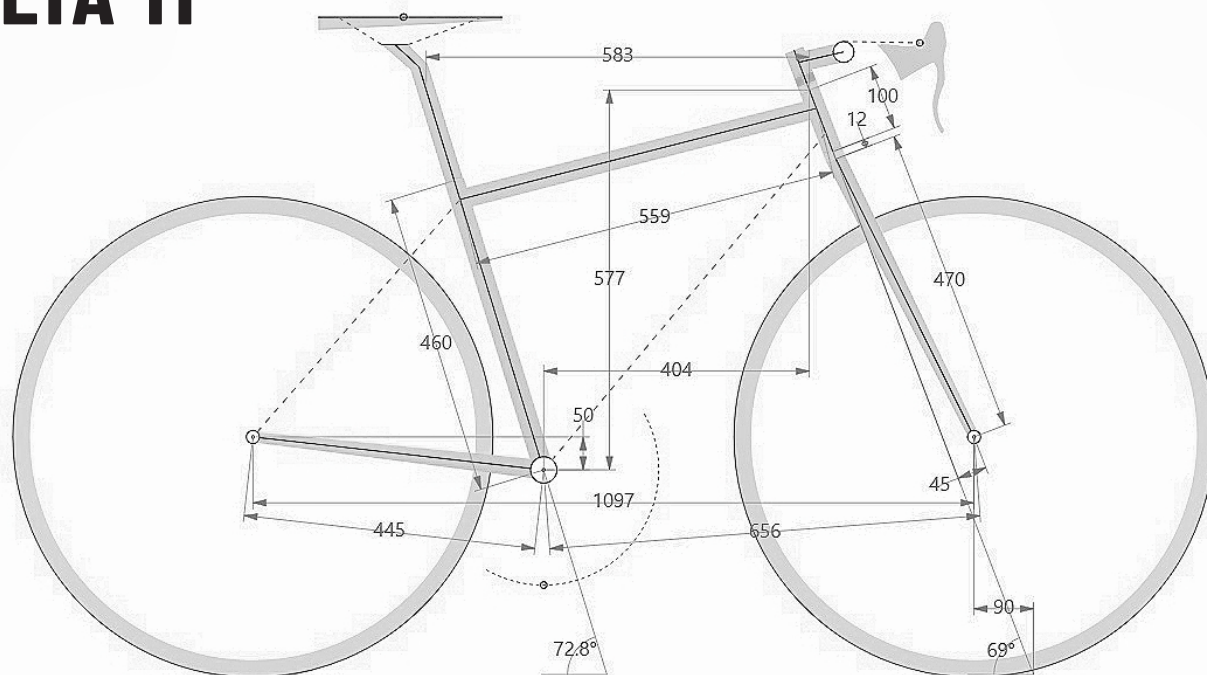

Daccordi
Cycling Passion

ANNIBALE

Guida alle taglie

TAGLIA S

	CM	INCHES
VERTICAL TUBE CENTRE-CENTRE	38	14.96
VERTICAL TUBE CENTRE-TOP	42	16.53
HORIZONTAL TUBE	54.8	21.57
VIRTUAL HORIZONTAL TUBE	57.1	22.48
STEERING TUBE	9	3.54
STACK	56.8	22.36
REACH	39.7	15.62
TOP STEERING TUBE TO GROUND	88.3	34.76
TOP VERTICAL TUBE TO GROUND	71.7	28.22
CHAIN STAY	44.5	17.51
WHEELBASE	108.6	42.75
CENTRE BB TO GROUND	31.5	12.4
FRONT CENTRE BASE	64.6	25.43
VERTICAL TUBE ANGLE	73°	73°
STEERING TUBE ANGLE	69°	69°
RAKE	4.5	1.77
STEERING TRAIL	9	3.54
ADVISABLE SADDLE BB-TOP SADDLE HEIGHT	62 - 74	24.4- 29.1
ADVISABLE PERSON HEIGHT	160 - 175	5'3" - 5'89"

TAGLIA M

	CM	INCHES
VERTICAL TUBE CENTRE-CENTRE	42	16.53
VERTICAL TUBE CENTRE-TOP	46	18.11
HORIZONTAL TUBE	55.9	22
VIRTUAL HORIZONTAL TUBE	58.3	22.95
STEERING TUBE	10	3.93
STACK	67.7	26.65
REACH	40.4	15.9
TOP STEERING TUBE TO GROUND	89.2	35.11
TOP VERTICAL TUBE TO GROUND	75.4	29.68
CHAIN STAY	44.5	17.51
WHEELBASE	109.7	43.18
CENTRE BB TO GROUND	31.5	12.4
FRONT CENTRE BASE	65.6	25.82
VERTICAL TUBE ANGLE	72.8°	72.8°
STEERING TUBE ANGLE	69°	69°
RAKE	4.5	1.77
STEERING TRAIL	9	3.54
ADVISABLE SADDLE BB-TOP SADDLE HEIGHT	66 - 76	26 - 30
ADISABLE PEOPLE HEIGHT	165 - 179	5'5" - 5'10"

TAGLIA L

	CM	INCHES
VERTICAL TUBE CENTRE-CENTRE	46	18.11
VERTICAL TUBE CENTRE-TOP	50	19.68
HORIZONTAL TUBE	57.4	22.59
VIRTUAL HORIZONTAL TUBE	59.7	23.5
STEERING TUBE	11	4.33
STACK	58.9	23.18
REACH	41.1	16.18
TOP STEERING TUBE TO GROUND	90.4	35.59
TOP VERTICAL TUBE TO GROUND	79.2	31.18
CHAIN STAY	44.5	17.51
WHEELBASE	110.3	43.42
CENTRE BB TO GROUND	31.5	12.4
FRONT CENTRE BASE	66.2	26.06
VERTICAL TUBE ANGLE	72.5°	72.5°
STEERING TUBE ANGLE	69.5°	69.5°
RAKE	4.5	1.77
STEERING TRAIL	8.7	3.42
ADVISABLE SADDLE BB-TOP SADDLE HEIGHT	70 - 80	27.55 - 31.5
ADVISABLE PERSON HEIGHT	170 - 183	5'69" - 6'0"