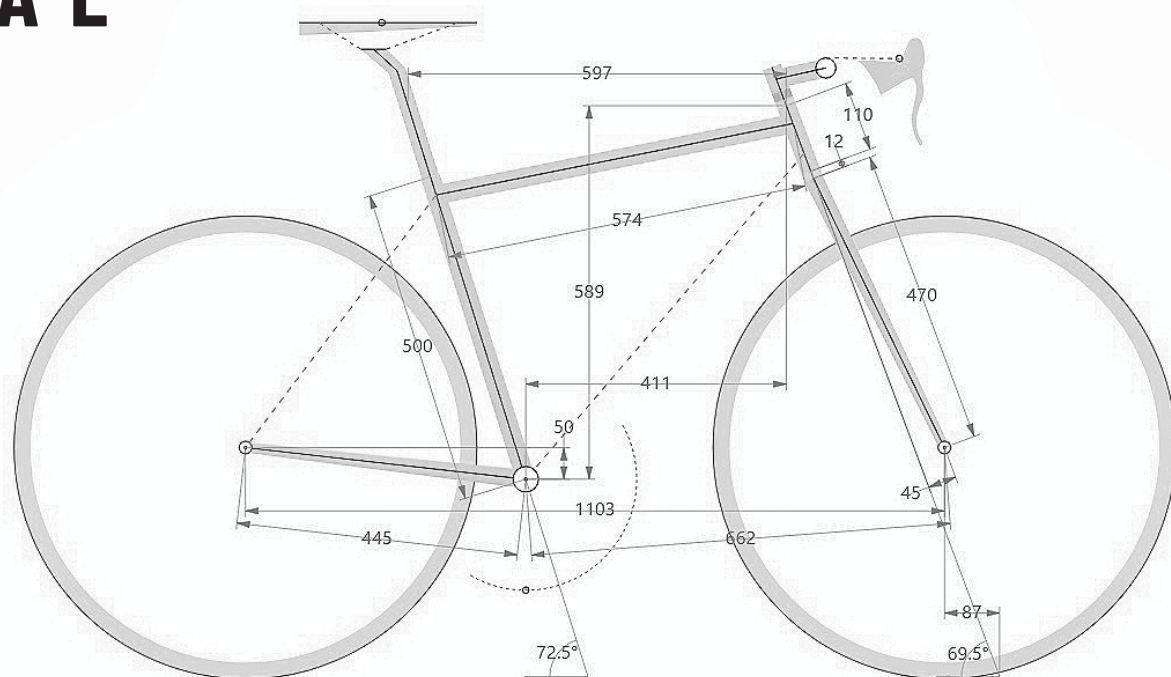

Daccordi
Cycling Passion

ANNIBALE

Guida alle taglie

TAGLIA S

	CM	INCHES
VERTICAL TUBE CENTRE-CENTRE	38	14.96
VERTICAL TUBE CENTRE-TOP	42	16.53
HORIZONTAL TUBE	54.8	21.57
VIRTUAL HORIZONTAL TUBE	57.1	22.48
STEERING TUBE	9	3.54
STACK	56.8	22.36
REACH	39.7	15.62
TOP STEERING TUBE TO GROUND	88.3	34.76
TOP VERTICAL TUBE TO GROUND	71.7	28.22
CHAIN STAY	44.5	17.51
WHEELBASE	108.6	42.75
CENTRE BB TO GROUND	31.5	12.4
FRONT CENTRE BASE	64.6	25.43
VERTICAL TUBE ANGLE	73°	73°
STEERING TUBE ANGLE	69°	69°
RAKE	4.5	1.77
STEERING TRAIL	9	3.54
ADVISABLE SADDLE BB-TOP SADDLE HEIGHT	62 - 74	24.4- 29.1
ADVISABLE PERSON HEIGHT	160 - 175	5'3" - 5'89"

TAGLIA M

	CM	INCHES
VERTICAL TUBE CENTRE-CENTRE	42	16.53
VERTICAL TUBE CENTRE-TOP	46	18.11
HORIZONTAL TUBE	55.9	22
VIRTUAL HORIZONTAL TUBE	58.3	22.95
STEERING TUBE	10	3.93
STACK	67.7	26.65
REACH	40.4	15.9
TOP STEERING TUBE TO GROUND	89.2	35.11
TOP VERTICAL TUBE TO GROUND	75.4	29.68
CHAIN STAY	44.5	17.51
WHEELBASE	109.7	43.18
CENTRE BB TO GROUND	31.5	12.4
FRONT CENTRE BASE	65.6	25.82
VERTICAL TUBE ANGLE	72.8°	72.8°
STEERING TUBE ANGLE	69°	69°
RAKE	4.5	1.77
STEERING TRAIL	9	3.54
ADVISABLE SADDLE BB-TOP SADDLE HEIGHT	66 - 76	26 - 30
ADISABLE PEOPLE HEIGHT	165 - 179	5'5" - 5'10"

TAGLIA L

	CM	INCHES
VERTICAL TUBE CENTRE-CENTRE	46	18.11
VERTICAL TUBE CENTRE-TOP	50	19.68
HORIZONTAL TUBE	57.4	22.59
VIRTUAL HORIZONTAL TUBE	59.7	23.5
STEERING TUBE	11	4.33
STACK	58.9	23.18
REACH	41.1	16.18
TOP STEERING TUBE TO GROUND	90.4	35.59
TOP VERTICAL TUBE TO GROUND	79.2	31.18
CHAIN STAY	44.5	17.51
WHEELBASE	110.3	43.42
CENTRE BB TO GROUND	31.5	12.4
FRONT CENTRE BASE	66.2	26.06
VERTICAL TUBE ANGLE	72.5°	72.5°
STEERING TUBE ANGLE	69.5°	69.5°
RAKE	4.5	1.77
STEERING TRAIL	8.7	3.42
ADVISABLE SADDLE BB-TOP SADDLE HEIGHT	70 - 80	27.55 - 31.5
ADVISABLE PERSON HEIGHT	170 - 183	5'69" - 6'0"