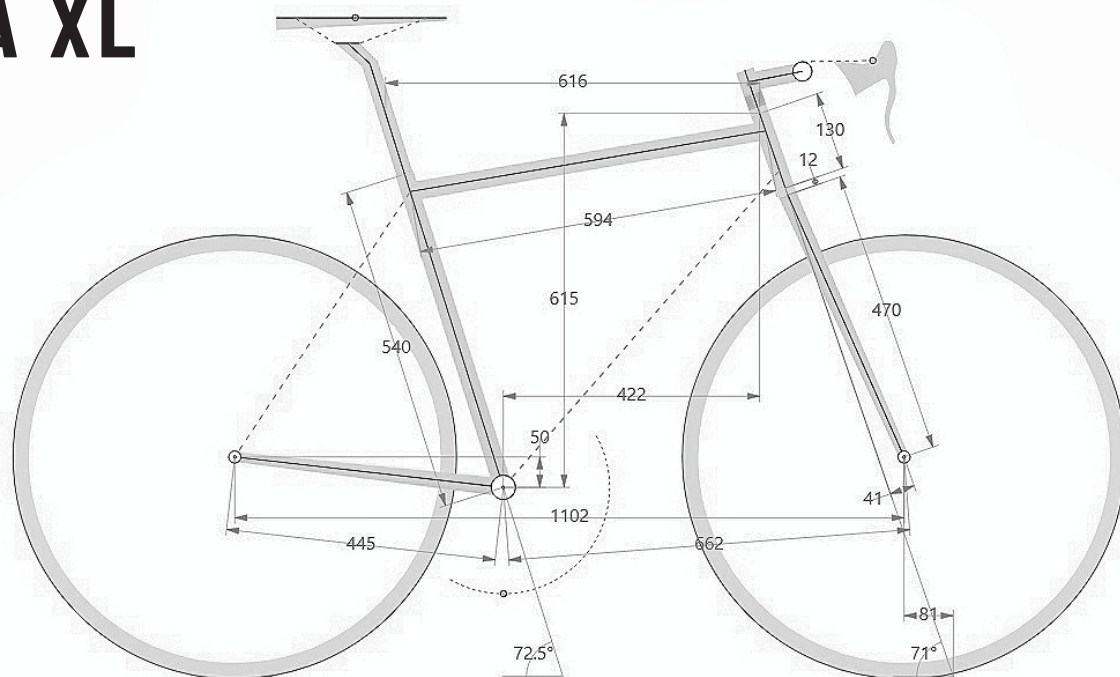

TAGLIA XL

	CM	INCHES
VERTICAL TUBE CENTRE-CENTRE	50	19.68
VERTICAL TUBE CENTRE-TOP	54	21.25
HORIZONTAL TUBE	59.4	23.38
VIRTUAL HORIZONTAL TUBE	61.6	24.25
STEERING TUBE	13	5.11
STACK	61.5	24.21
REACH	42.2	16.61
TOP STEERING TUBE TO GROUND	93	36.61
TOP VERTICAL TUBE TO GROUND	83	32.67
CHAIN STAY	44.5	17.51
WHEELBASE	110.2	43.38
CENTRE BB TO GROUND	31.5	12.4
FRONT CENTRE BASE	66.2	26.06
VERTICAL TUBE ANGLE	72.5°	72.5°
STEERING TUBE ANGLE	71°	71°
RAKE	4.5	1.77
STEERING TRAIL	7.7	3.03
ADVISABLE SADDLE BB-TOP SADDLE HEIGHT	74 - 88	29.1- 34.6
ADVISABLE PERSON HEIGHT	176 - 195	5'9" - 6'40"